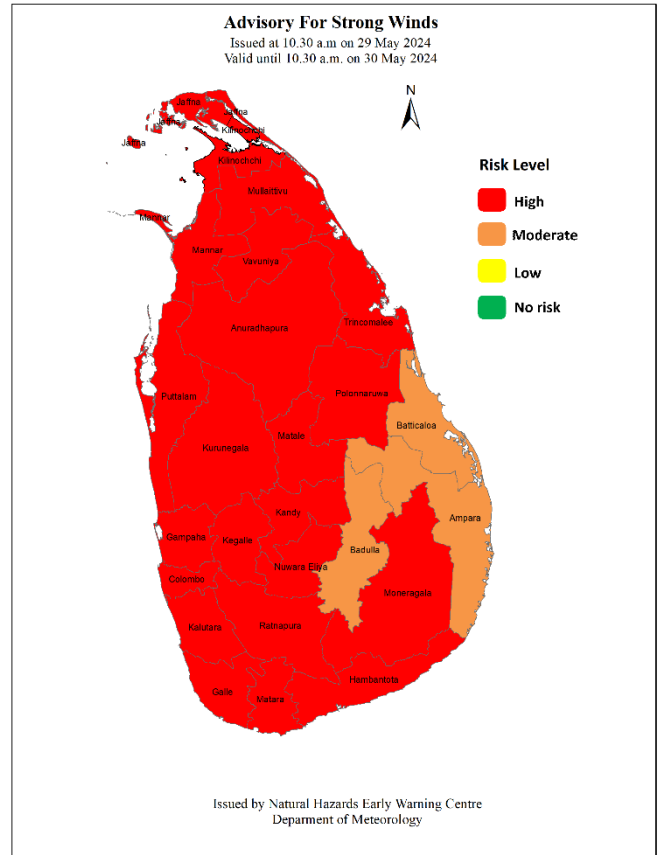

Advisory for Strong winds

Issued by the Natural Hazards Early Warning Centre
Issued at 10.30 a.m. 29 May 2024, valid for the next 24 hours.

For Northern, North-central, Western, Southern, North western and Central provinces and in Trincomalee and Monaragala districts.

PLEASE BE AWARE!

Strong winds of about **(50-60) kmph** can be expected at times over Western slopes of the central hills and in Northern, North-central, Western, Southern and North-western provinces and in Trincomalee and Monaragala districts, due to the active south-west monsoonal wind flow over the island.

Fairly strong winds about **(30-40) kmph** can be expected at times elsewhere of the island.

Color: -Red
Waning (Take action)

Color: -Amber
Advisory (Be prepared)

Color: -Green
Threat is over

කාලගුණ විද්‍යා දෙපාර්තමේන්තුව