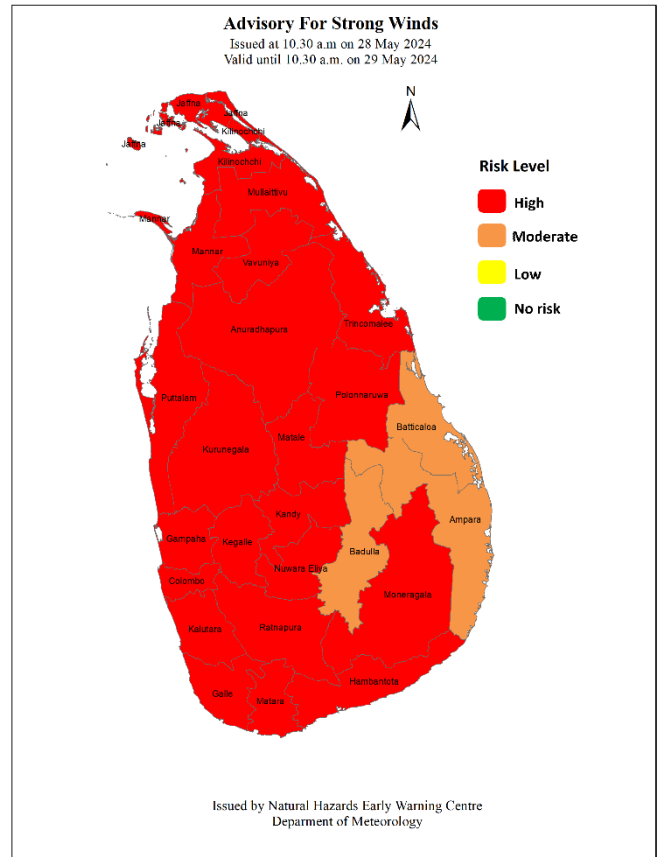

Advisory for Strong winds

Issued by the Natural Hazards Early Warning Centre
Issued at 10.30 a.m. 28 May 2024, valid for the next 24 hours.

For Northern, North-central, Western, Southern, North western and Central provinces and in Trincomalee and Monaragala districts.

PLEASE BE AWARE!

Strong winds of about **(50-60) kmph** can be expected at times over Western slopes of the central hills and in Northern, North-central, Western, Southern and North-western provinces and in Trincomalee and Monaragala districts, due to the active south-west monsoonal wind flow over the island.

Fairly strong winds about **(30-40) kmph** can be expected at times elsewhere of the island.

Color: -Red
Waning (Take action)

Color: -Amber
Advisory (Be prepared)

Color: -Green
Threat is over

කාලගුණ විද්‍යා දෙපාර්තමේන්තුව