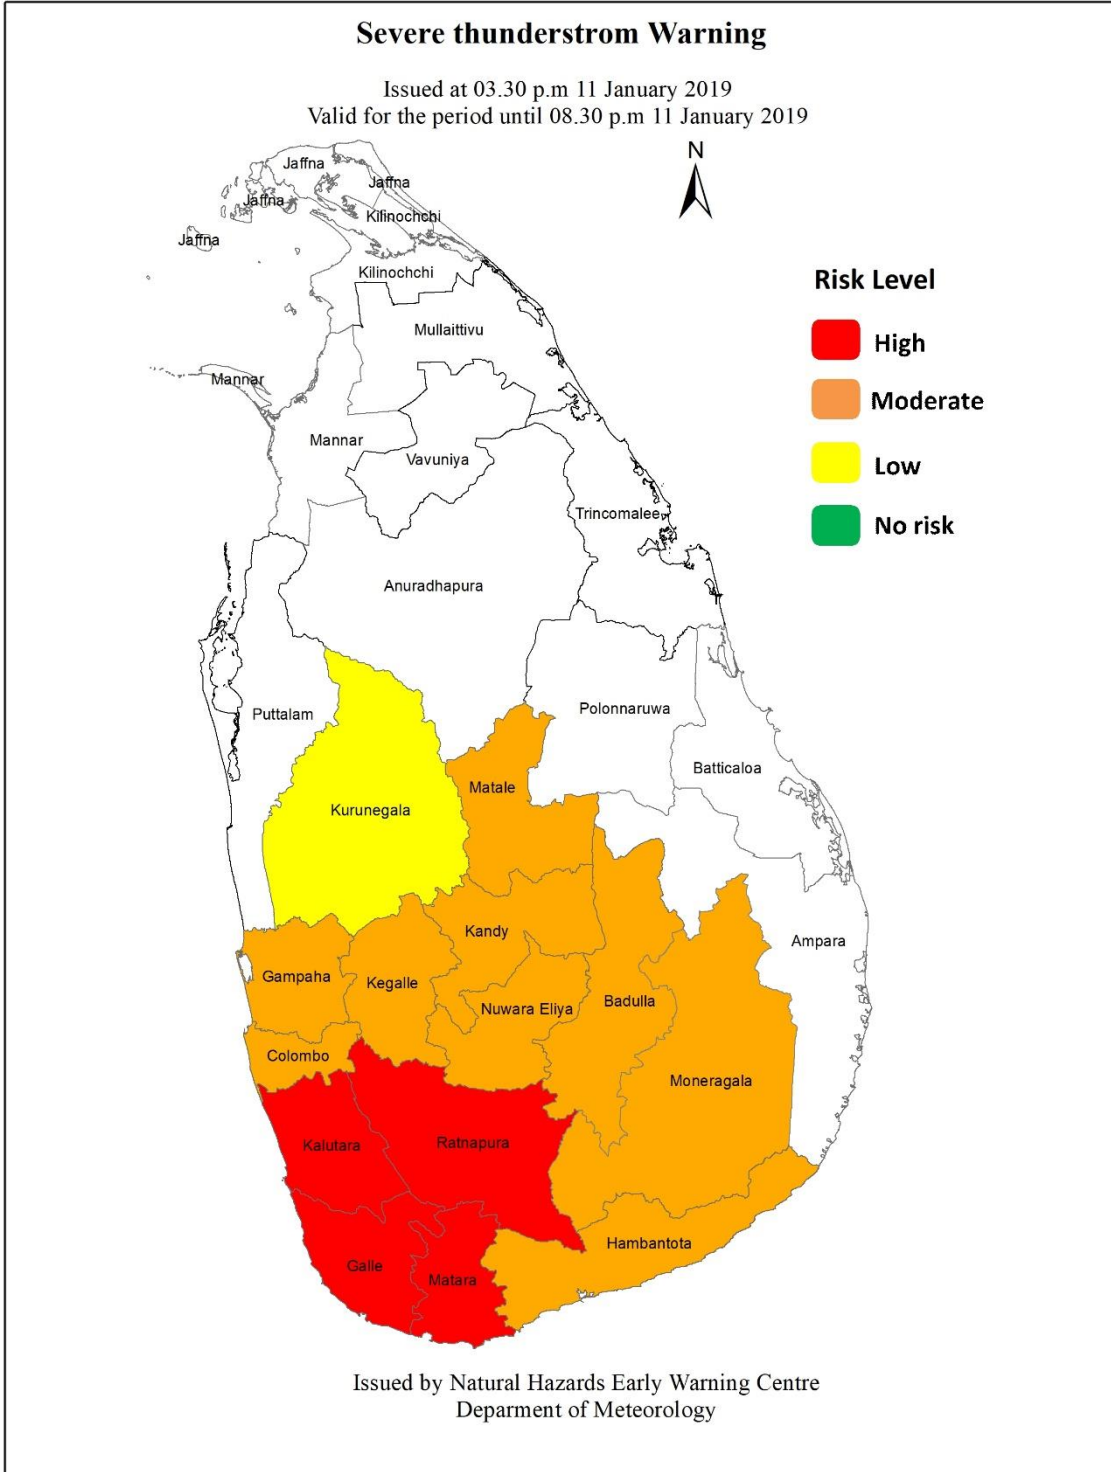

Bulletin No: 01
COLOR: Amber

WW/T/19/01/11/01

Severe Thunderstorm Warning

Issued by the natural hazards early warning center

At 03.30 p.m. 11th January 2019 for the period until 08.30 p.m. 11th January 2019

For Galle, Mathara, Rathnapura and Kaluthara districts

PLEASE BE AWARE:

Thunderstorms accompanied by severe lightning likely to occur in the above mentioned warning areas during next few (about five) hours.

Temporarily strong gusty winds up to 70-80 kmph are also possible during thundershowers.

ACTION REQUIRED:

The Department of Meteorology advises that people should:

- Seek shelter, preferably indoors and never under trees.
- Avoid open areas such as paddy fields, tea plantations and open water bodies during thunderstorms.
- Avoid using wired telephones and connected electric appliances during thunderstorms.
- Avoid using open vehicles, such as bicycles, tractors and boats etc.
- Beware of fallen trees and power lines.
- For emergency assistance contact the local disaster management authorities.

Spatial rainfall distribution: Isolated: <25%, A few: 26-50%, Many: 51-75%, Most: 76-100%
Rainfall amount (mm): Fairly Heavy rain: 50 -100, Heavy rain: 100 – 150, Very heavy rain: 150 or more.