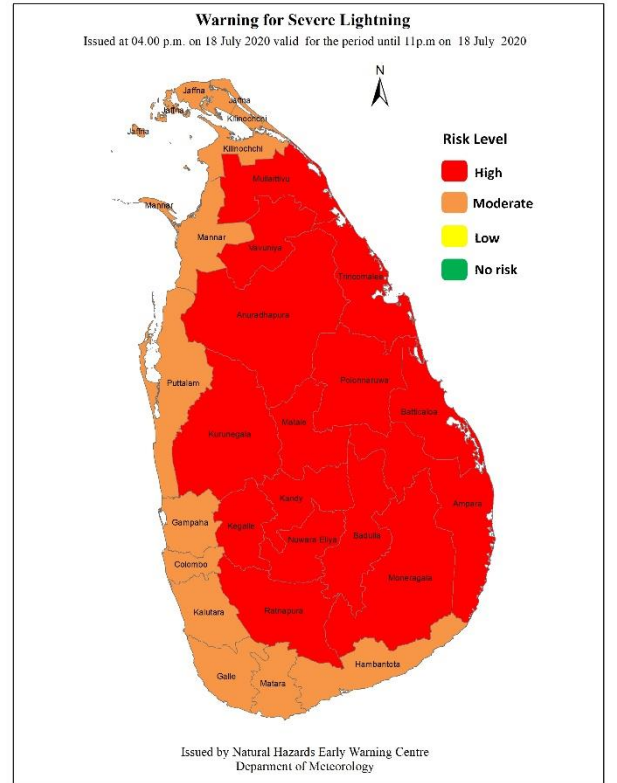

කාලගුණ විද්‍යා දෙපාර්තමේන්තුව
வளிமண்டலவியல் திணைக்களம்
Department of Meteorology

TP : 011 2686686
Fax : 011 2691443
E-mail : metnmc@gmail.com
Web : www.meteo.gov.lk

Bulletin No: 01
COLOR: RED

WW/T/20/07/18/01

Warning for Severe lightning

Issued by the natural hazards early warning center
At 04.00 p.m. 18 July 2020 for the period until 11.00 p.m. 18 July 2020

For Land Areas

PLEASE BE AWARE:

Thundershowers accompanied by severe lightning are likely to occur at several places in Eastern, North-central, Central, Uva and Sabaragamuwa provinces and Kurunegala, Vavuniya and Mullaitivu district.

Fairly heavy falls above 50 mm are likely at some places in the above areas.

There may be temporary localized strong winds during thundershowers. General public is kindly requested to take adequate precautions to minimize damages caused by lightning activity.

ACTION REQUIRED:

The Department of Meteorology advises that people should:

- Seek shelter, preferably indoors and never under trees.
- Avoid open areas such as paddy fields, tea plantations and open water bodies during thunderstorms.
- Avoid using wired telephones and connected electric appliances during thunderstorms.
- Avoid using open vehicles, such as bicycles, tractors and boats etc.
- Beware of fallen trees and power lines.
- For emergency assistance contact the local disaster management authorities.

Color: -Red
Warning (Take action)

Color: -Amber
Advisory (Be prepared)

Color: -Green
Threat is over

Spatial rainfall distribution: Isolated: <25%, A few: 26-50%, Many: 51-75%, Most: 76-100%
Rainfall amount (mm): Fairly Heavy rain: 50 -100, Heavy rain: 100 – 150, Very heavy rain: 150 or more.