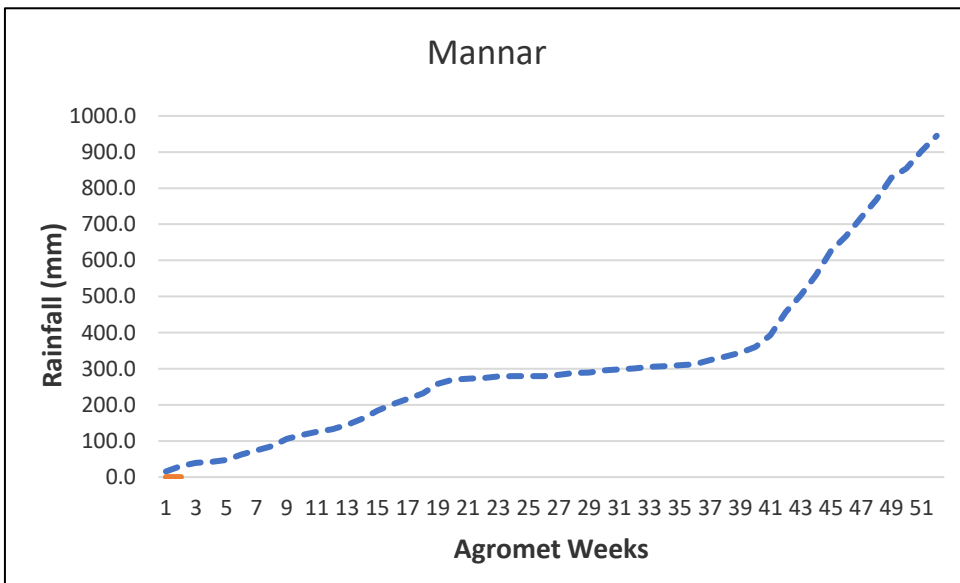

----- **30 year District Cumulative Average**  
----- **Actual District Cumulative Average**  
**X - Agromet Weeks**  
**Y - Rainfall (mm)**