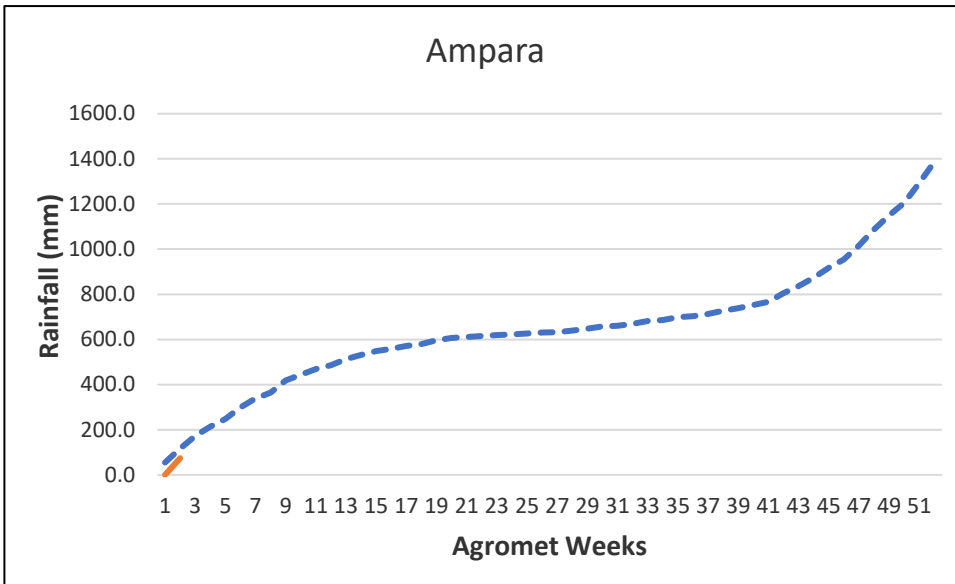

----- **30 year District Cumulative Average**  
----- **Actual District Cumulative Average**  
**X - Agromet Weeks**  
**Y - Rainfall (mm)**

# Kurunegala