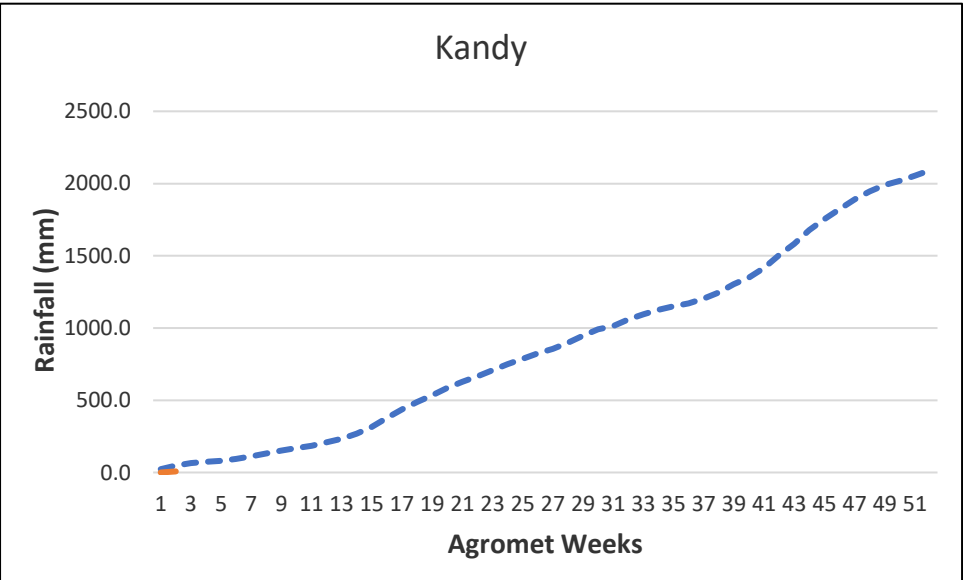

----- **30 year District Cumulative Average**  
----- **Actual District Cumulative Average**  
**X - Agromet Weeks**  
**Y - Rainfall (mm)**