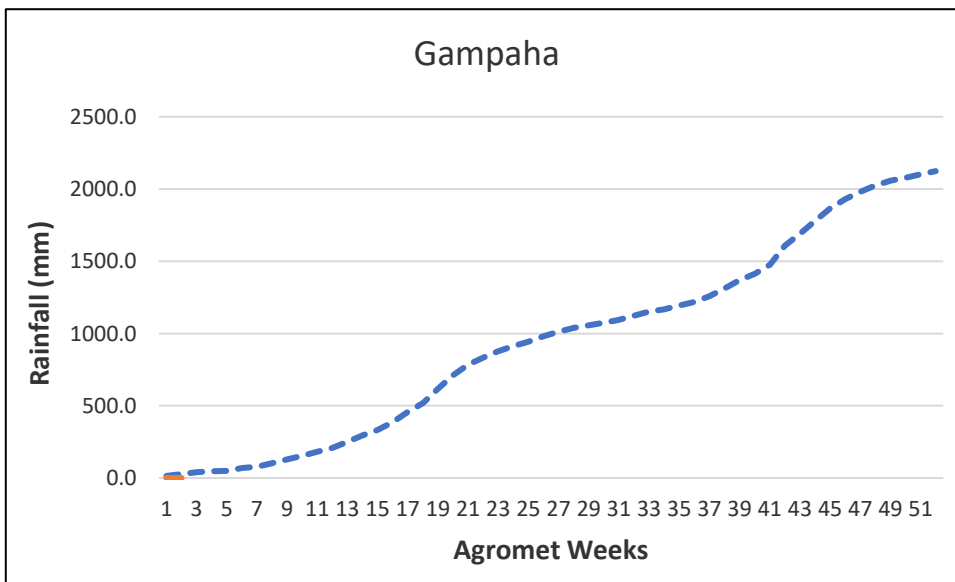

----- **30 year District Cumulative Average**  
----- **Actual District Cumulative Average**  
**X - Agromet Weeks**  
**Y - Rainfall (mm)**

# Kurunegala