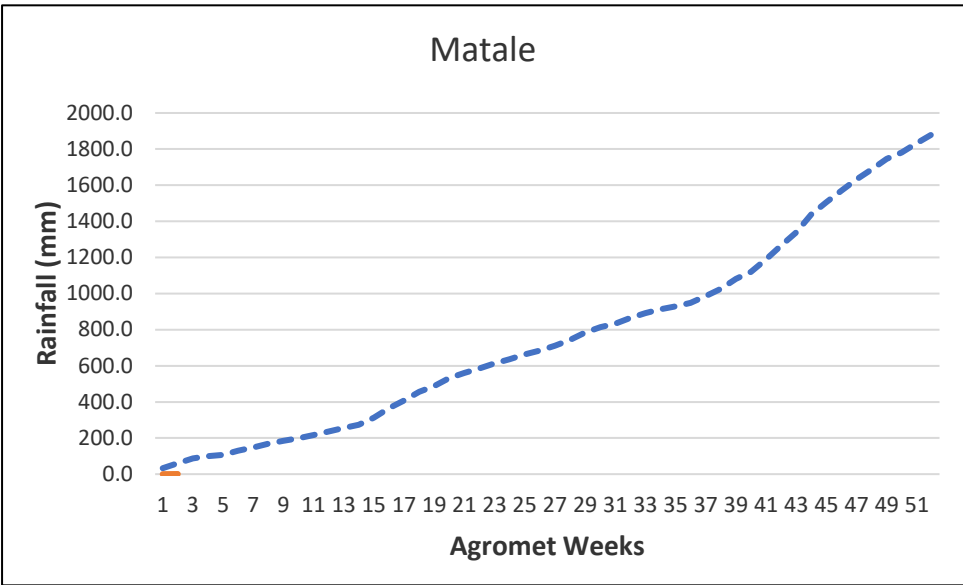

----- **30 year District Cumulative Average**  
----- **Actual District Cumulative Average**  
**X - Agromet Weeks**  
**Y - Rainfall (mm)**

# Kurunegala