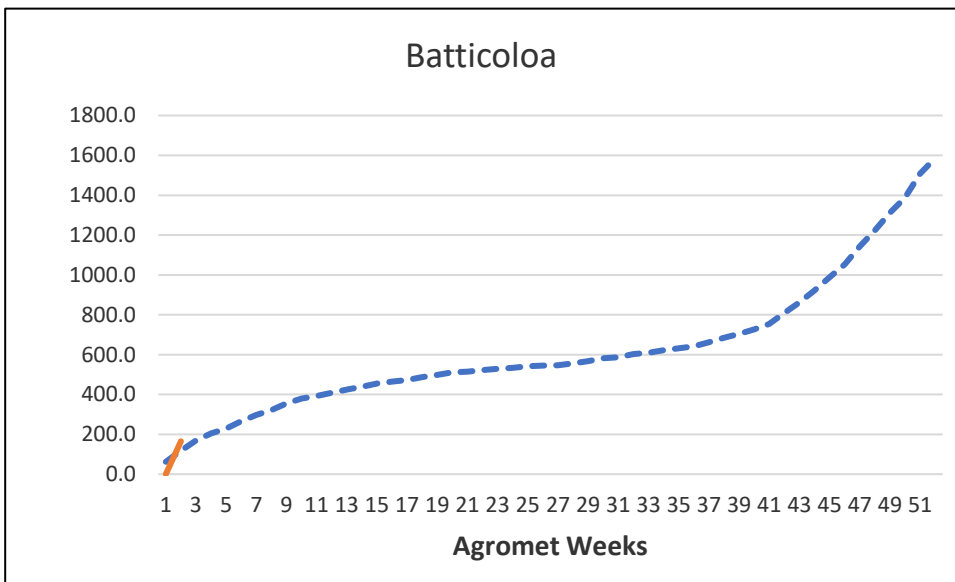

----- **30 year District Cumulative Average**  
----- **Actual District Cumulative Average**  
**X - Agromet Weeks**  
**Y - Rainfall (mm)**

# Kurunegala