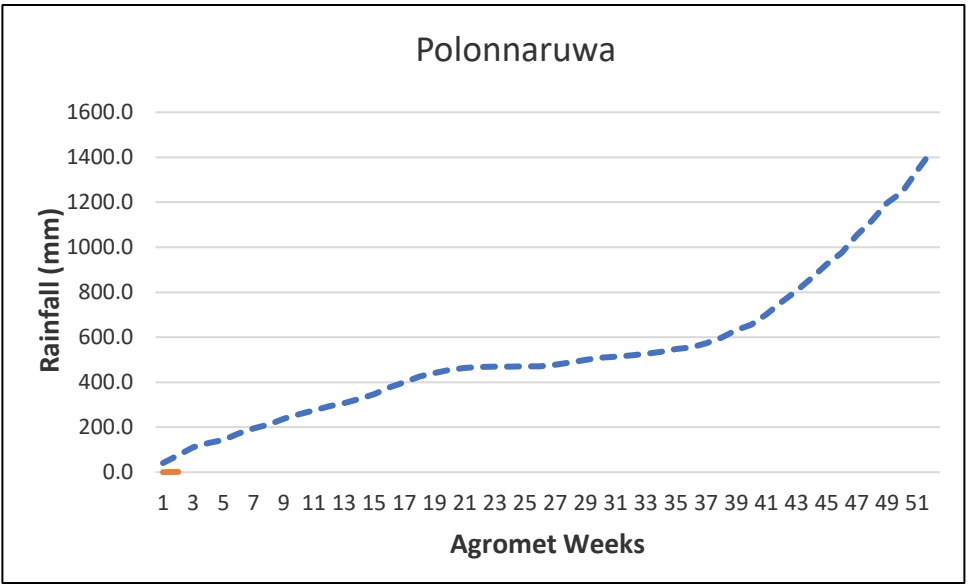

----- **30 year District Cumulative Average**  
----- **Actual District Cumulative Average**  
**X - Agromet Weeks**  
**Y - Rainfall (mm)**

# Kurunegala