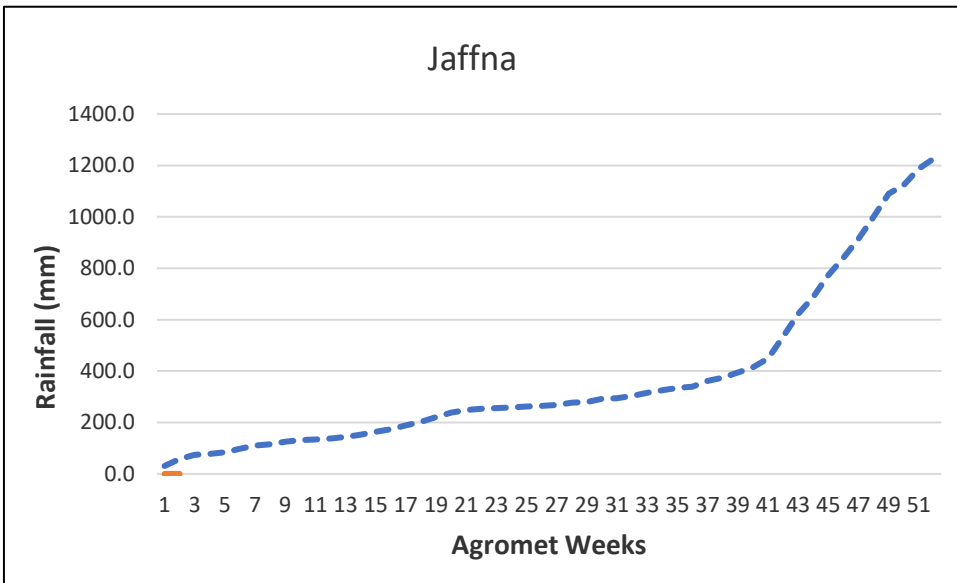

----- **30 year District Cumulative Average**  
----- **Actual District Cumulative Average**  
**X - Agromet Weeks**  
**Y - Rainfall (mm)**

# Kurunegala