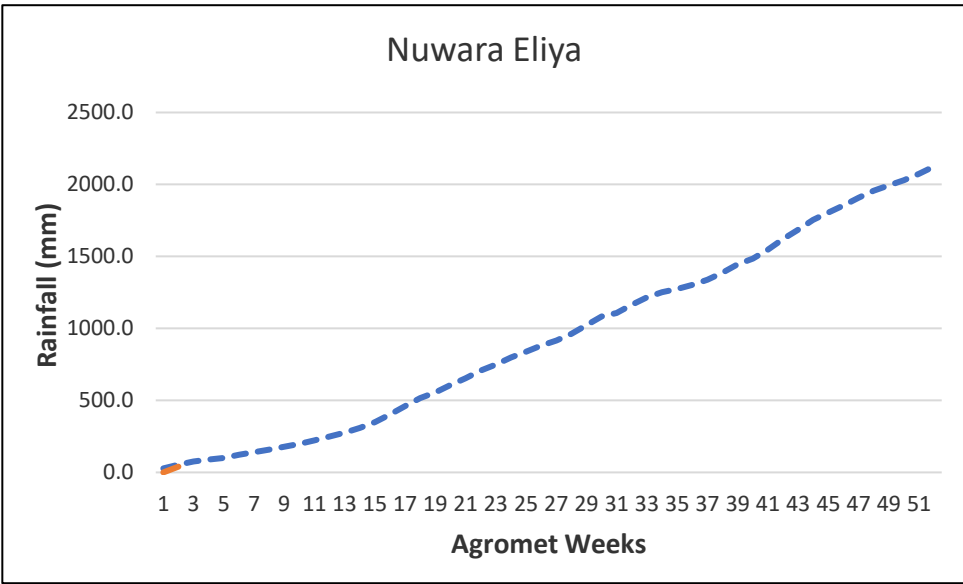

----- **30 year District Cumulative Average**  
----- **Actual District Cumulative Average**  
**X - Agromet Weeks**  
**Y - Rainfall (mm)**

# Kurunegala