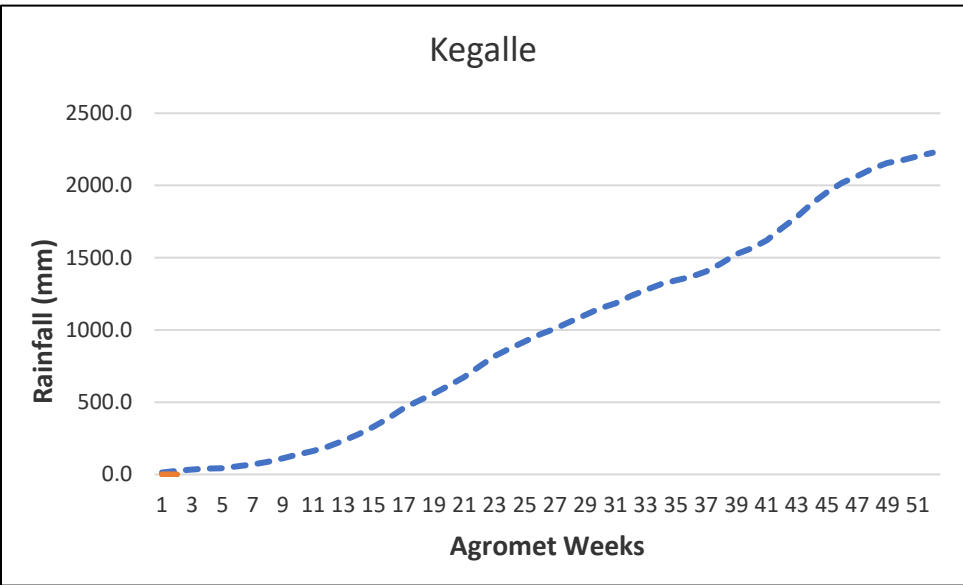

----- **30 year District Cumulative Average**  
----- **Actual District Cumulative Average**  
**X - Agromet Weeks**  
**Y - Rainfall (mm)**

# Kurunegala