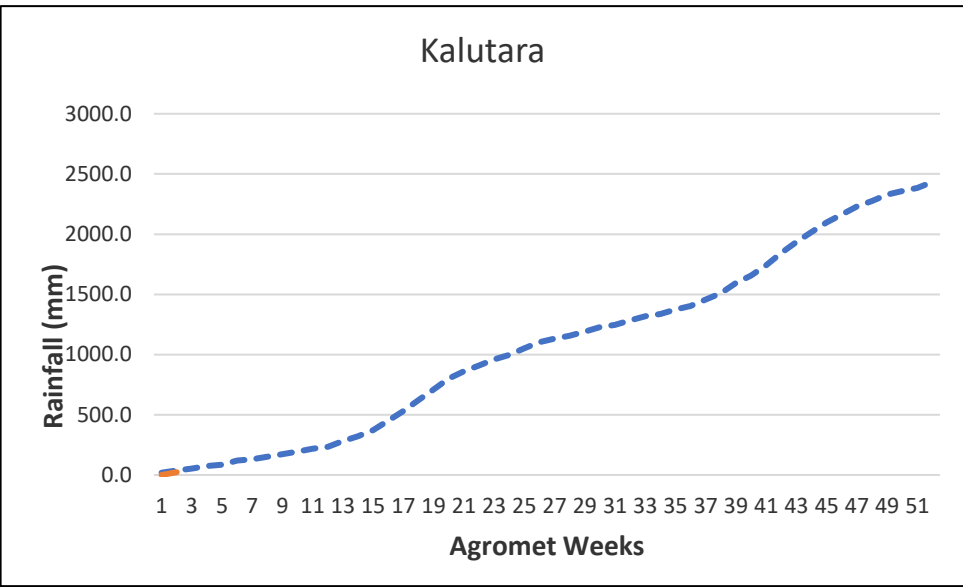

----- **30 year District Cumulative Average**  
----- **Actual District Cumulative Average**  
**X - Agromet Weeks**  
**Y - Rainfall (mm)**

# Kurunegala