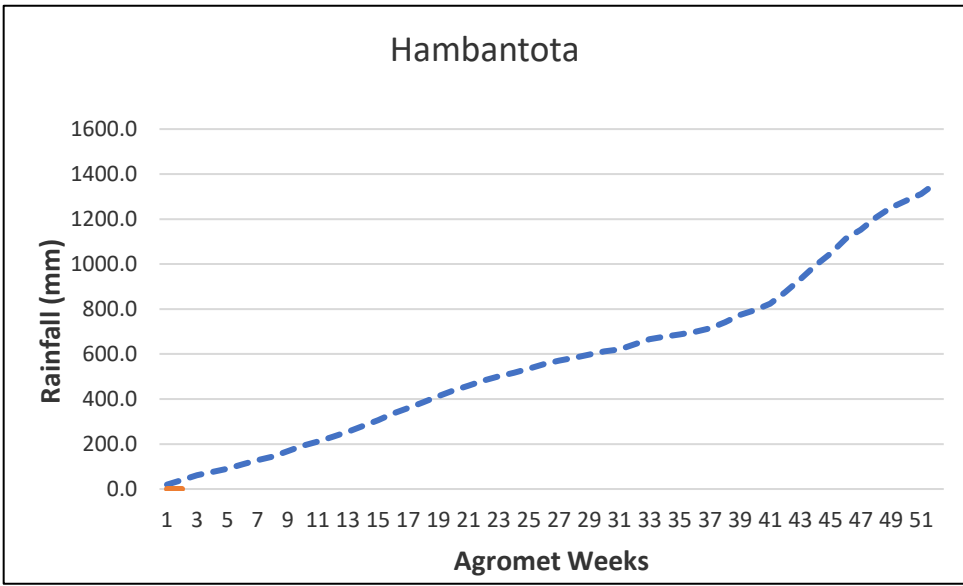

----- **30 year District Cumulative Average**  
----- **Actual District Cumulative Average**  
**X - Agromet Weeks**  
**Y - Rainfall (mm)**