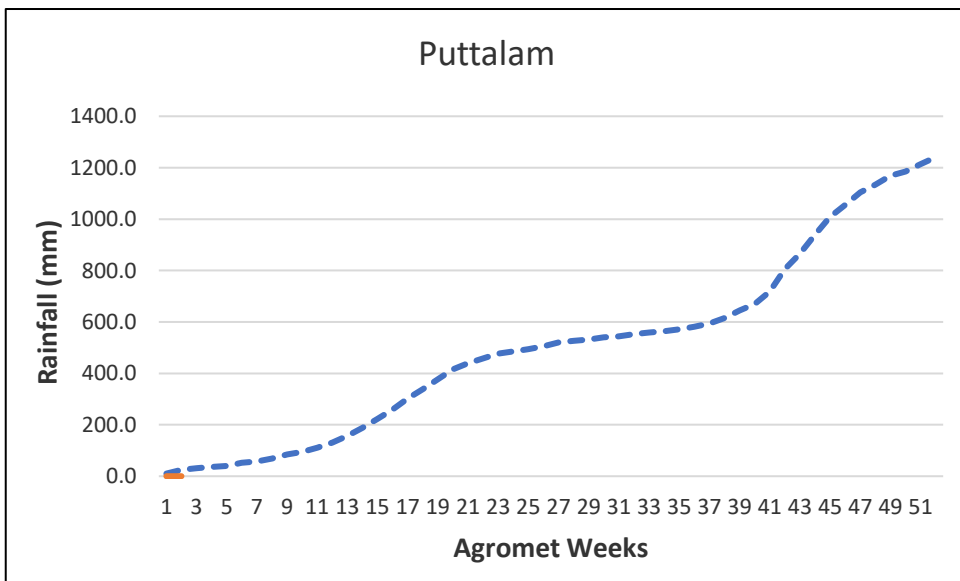

----- **30 year District Cumulative Average**  
----- **Actual District Cumulative Average**  
**X - Agromet Weeks**  
**Y - Rainfall (mm)**