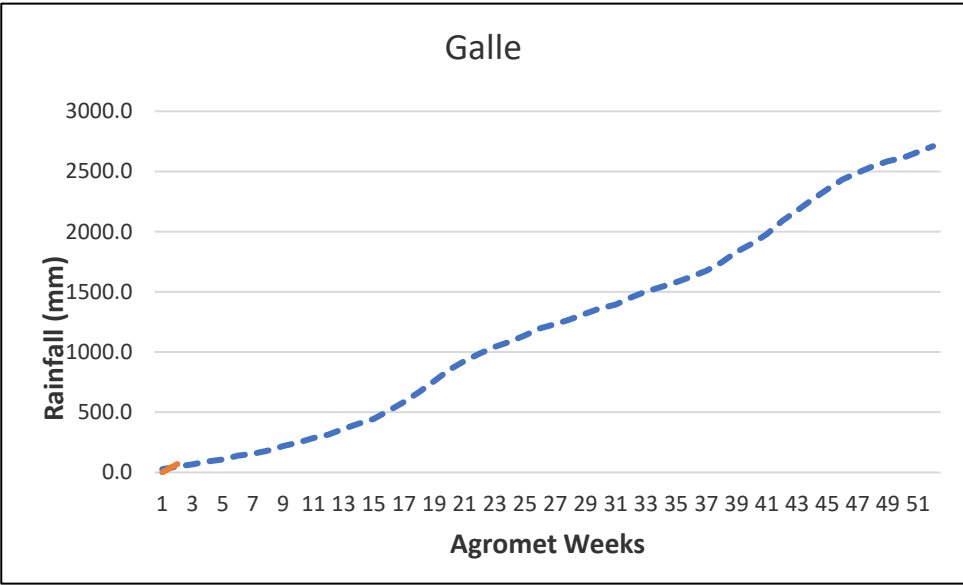

----- **30 year District Cumulative Average**  
----- **Actual District Cumulative Average**  
**X - Agromet Weeks**  
**Y - Rainfall (mm)**