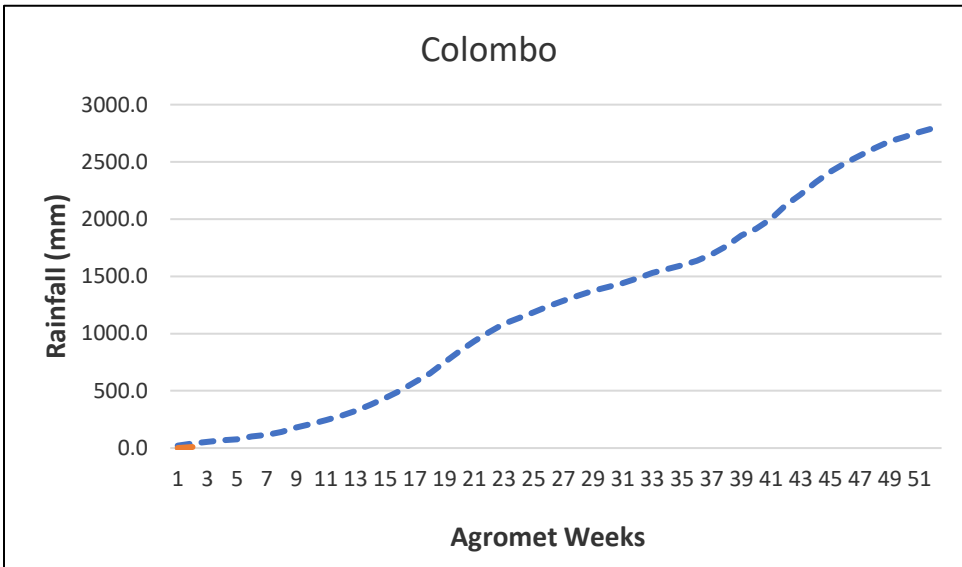

----- **30 year District Cumulative Average**  
----- **Actual District Cumulative Average**  
**X - Agromet Weeks**  
**Y - Rainfall (mm)**

# Kurunegala