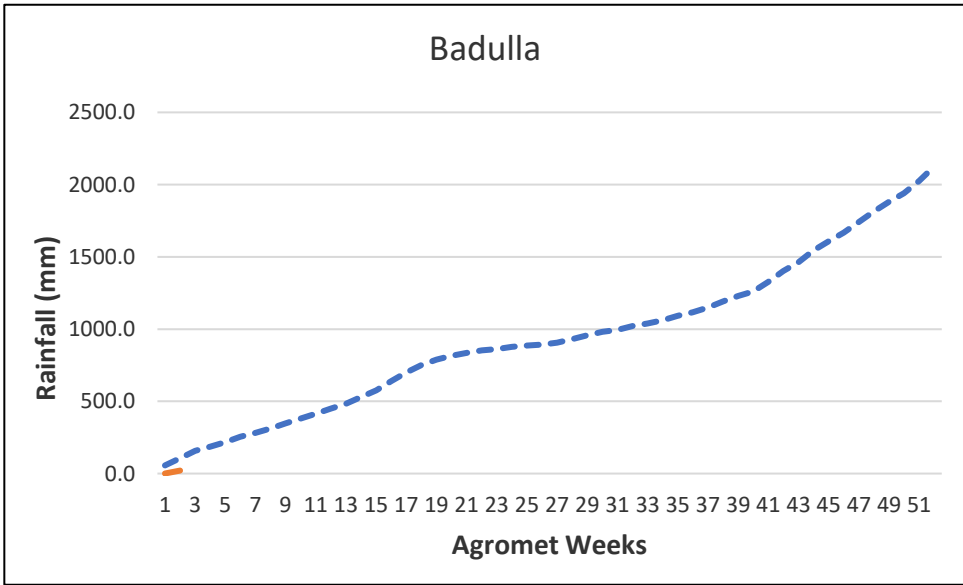

----- **30 year District Cumulative Average**  
----- **Actual District Cumulative Average**  
**X - Agromet Weeks**  
**Y - Rainfall (mm)**