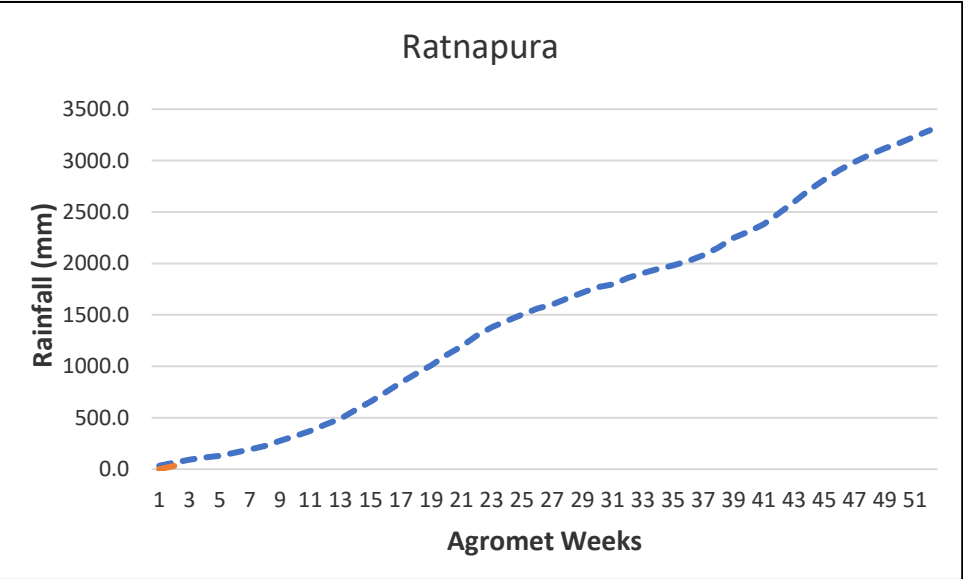

----- **30 year District Cumulative Average**  
----- **Actual District Cumulative Average**  
**X - Agromet Weeks**  
**Y - Rainfall (mm)**

# Kurunegala