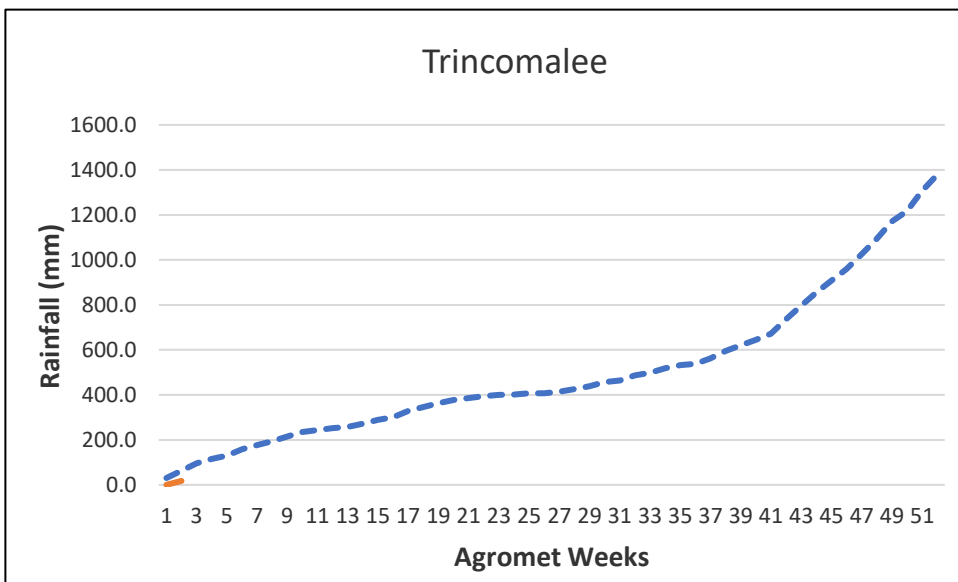

----- **30 year District Cumulative Average**  
----- **Actual District Cumulative Average**  
**X - Agromet Weeks**  
**Y - Rainfall (mm)**