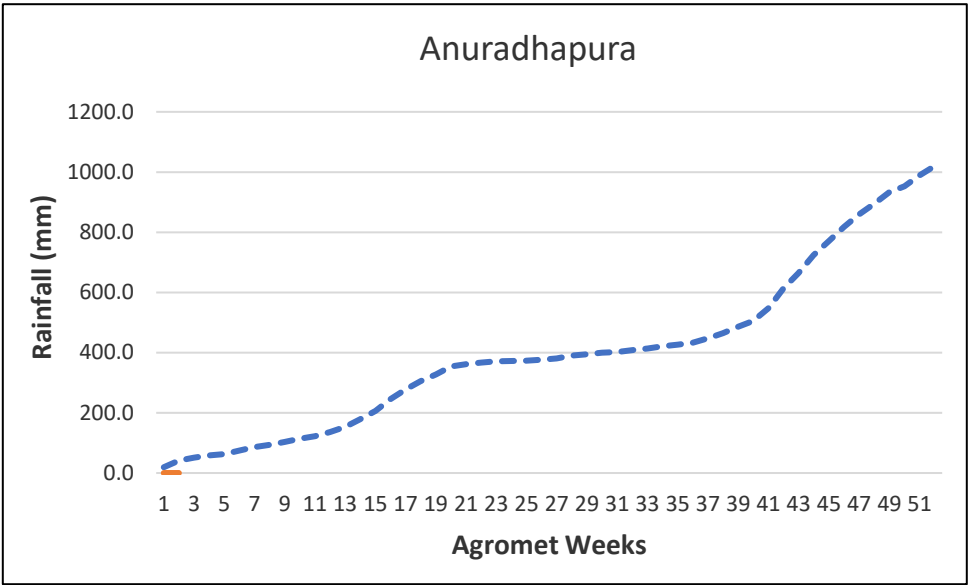

----- **30 year District Cumulative Average**  
----- **Actual District Cumulative Average**  
**X - Agromet Weeks**  
**Y - Rainfall (mm)**

# Kurunegala