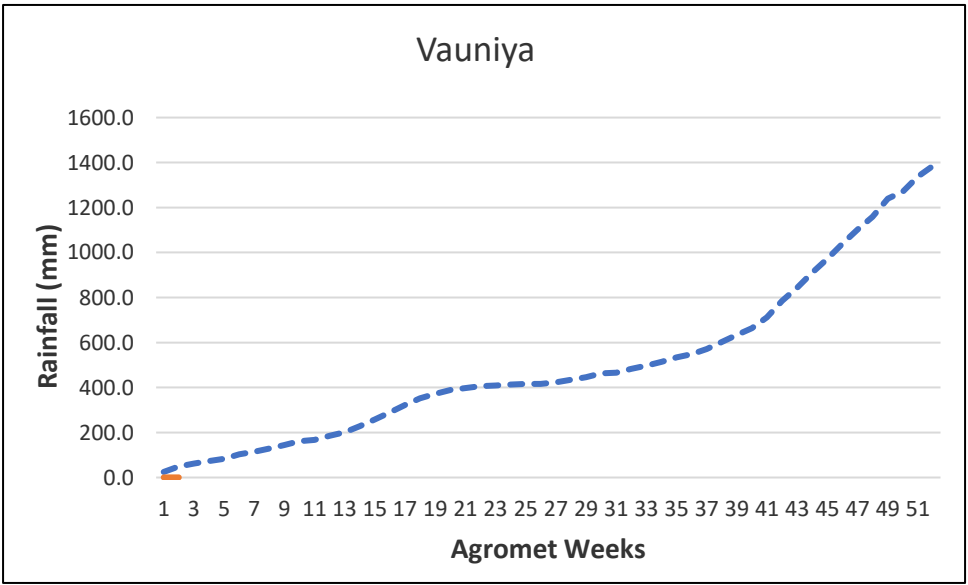

----- **30 year District Cumulative Average**  
----- **Actual District Cumulative Average**  
**X - Agromet Weeks**  
**Y - Rainfall (mm)**