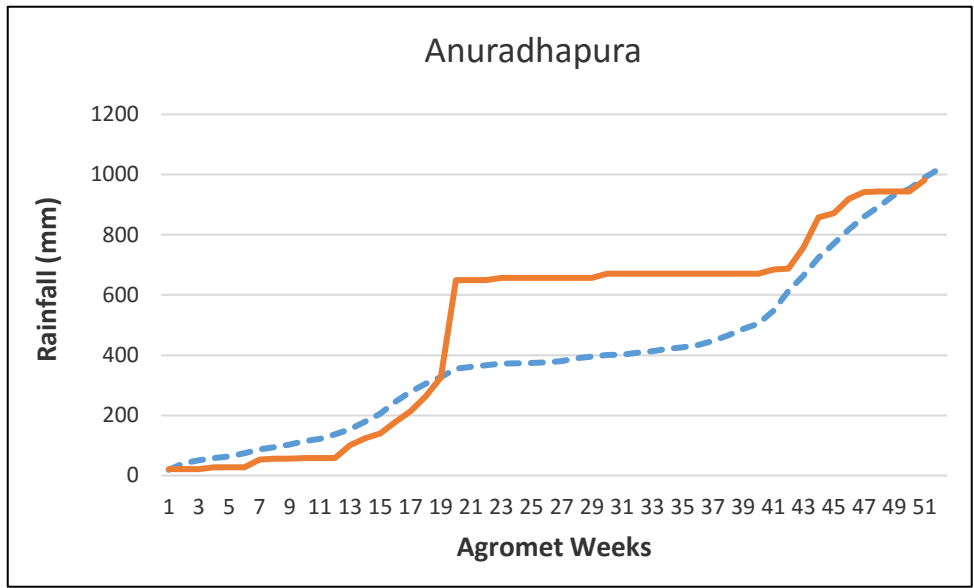

**30 year District Cumulative Average
Actual District Cumulative Average 2016**

**X - Agromet Weeks
Y - Rainfall (mm)**

Kurunegala