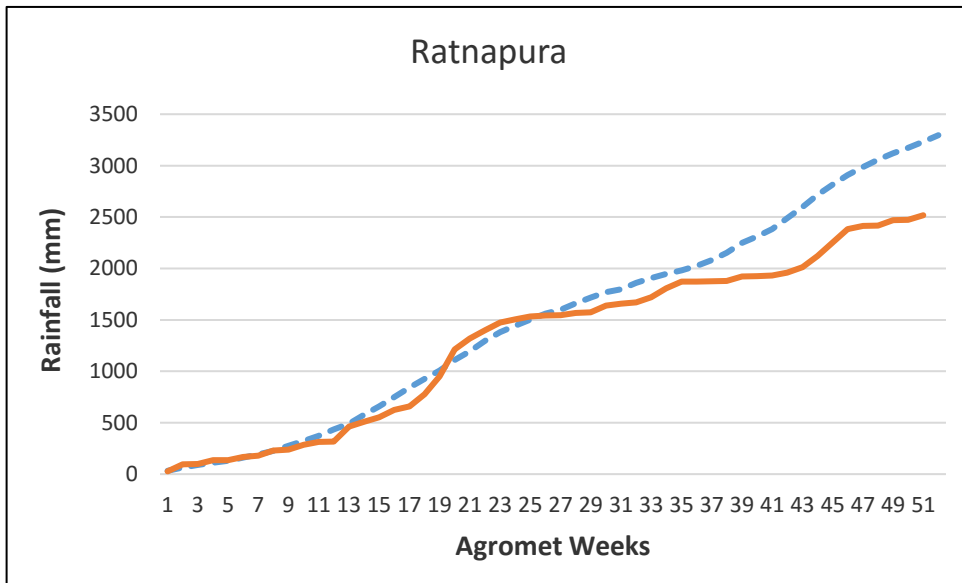

**30 year District Cumulative Average
Actual District Cumulative Average 2016**

**X - Agromet Weeks
Y - Rainfall (mm)**

Kurunegala