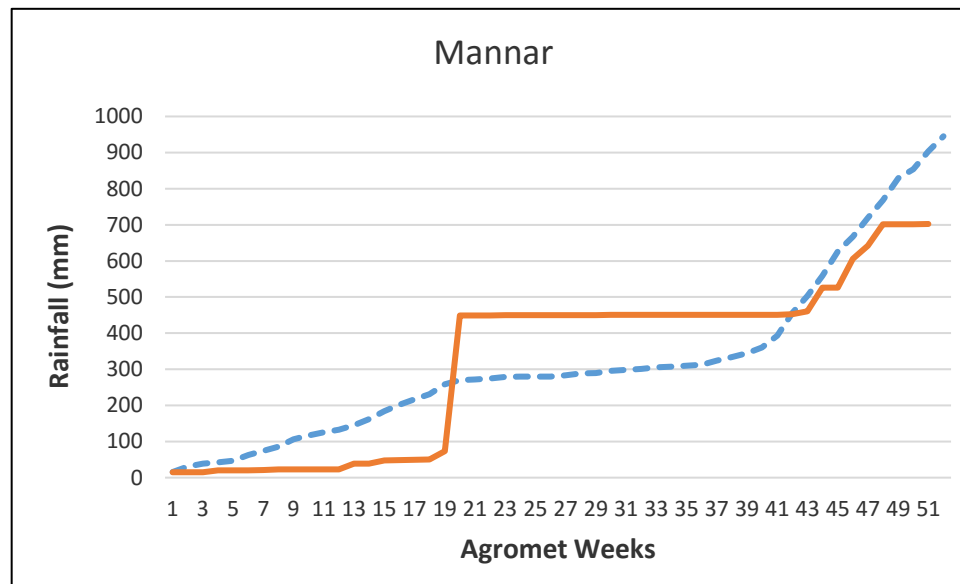

**30 year District Cumulative Average
Actual District Cumulative Average 2016**

**X - Agromet Weeks
Y - Rainfall (mm)**

Kurunegala