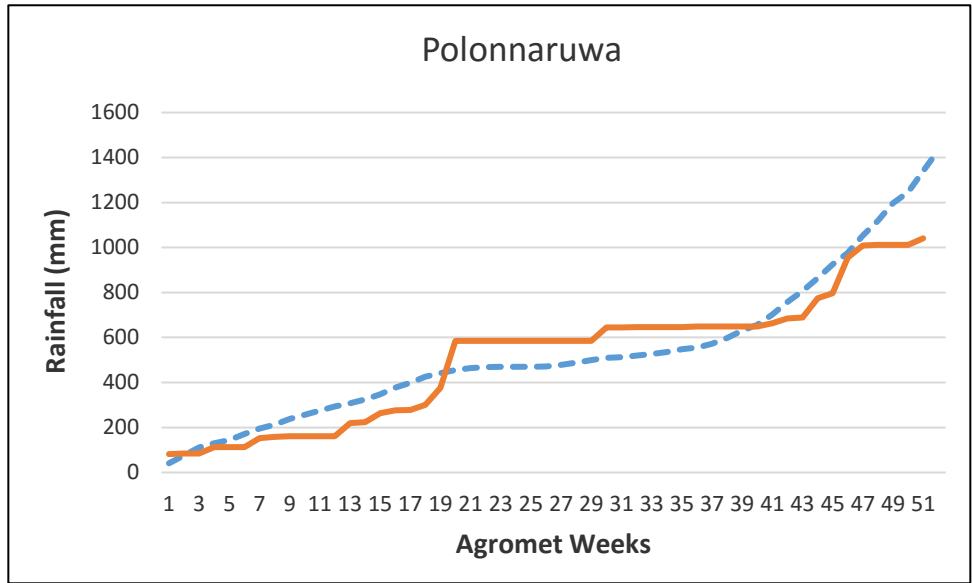

**30 year District Cumulative Average
Actual District Cumulative Average 2016**

**X - Agromet Weeks
Y - Rainfall (mm)**

Kurunegala