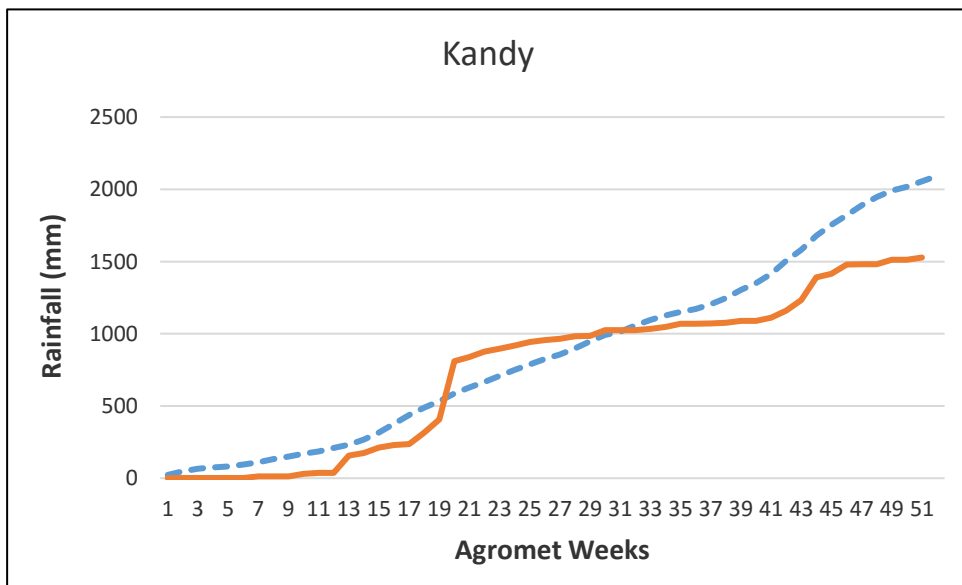

**30 year District Cumulative Average
Actual District Cumulative Average 2016**

**X - Agromet Weeks
Y - Rainfall (mm)**

Kurunegala