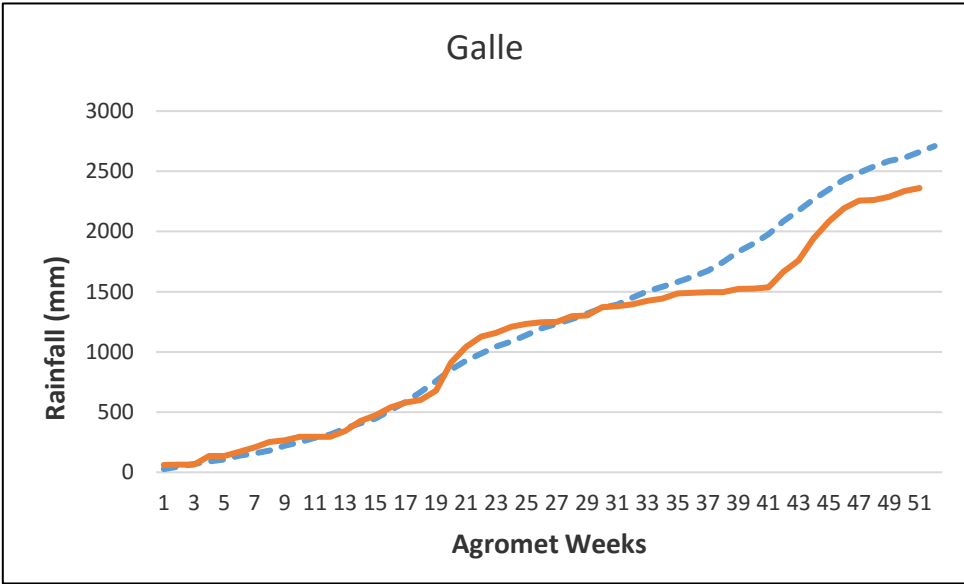

**30 year District Cumulative Average
Actual District Cumulative Average 2016**

**X - Agromet Weeks
Y - Rainfall (mm)**

Kurunegala