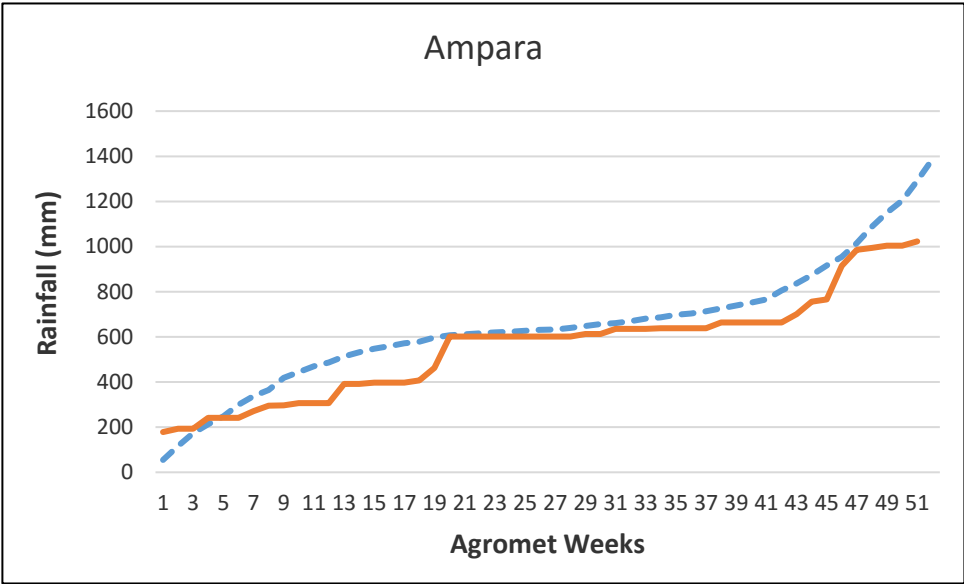

**30 year District Cumulative Average
Actual District Cumulative Average 2016**

**X - Agromet Weeks
Y - Rainfall (mm)**

Kurunegala