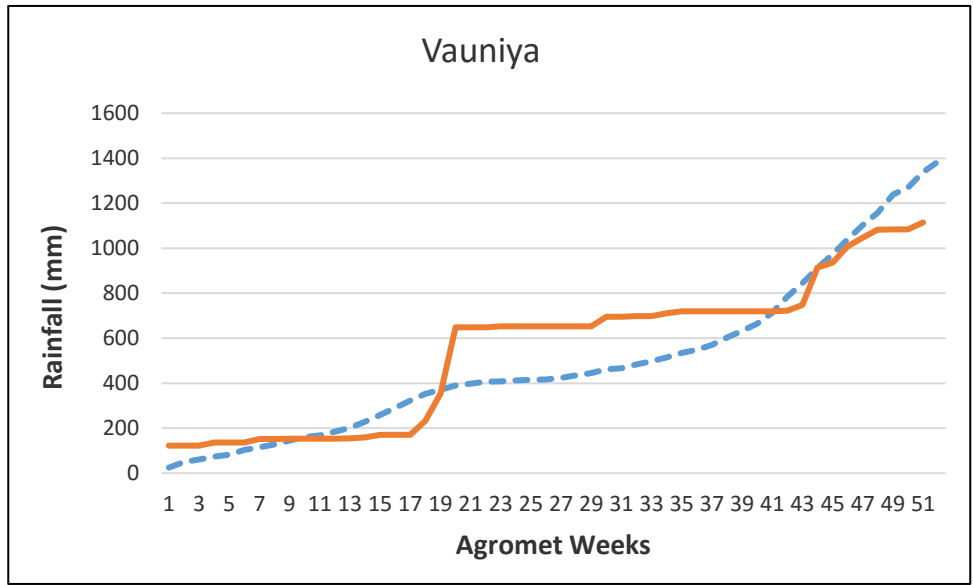

**30 year District Cumulative Average
Actual District Cumulative Average 2016**

**X - Agromet Weeks
Y - Rainfall (mm)**

Kurunegala