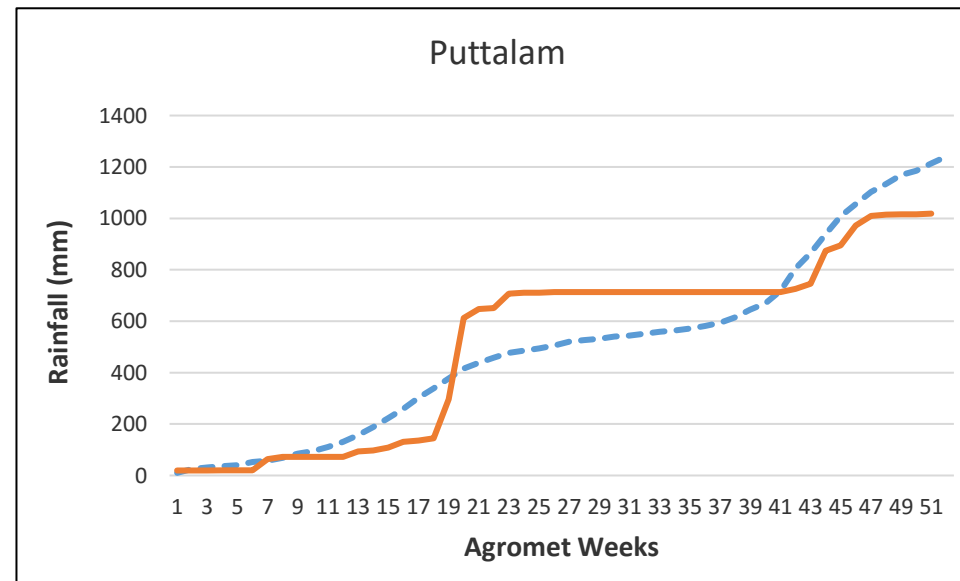

**30 year District Cumulative Average
Actual District Cumulative Average 2016**

**X - Agromet Weeks
Y - Rainfall (mm)**

Kurunegala