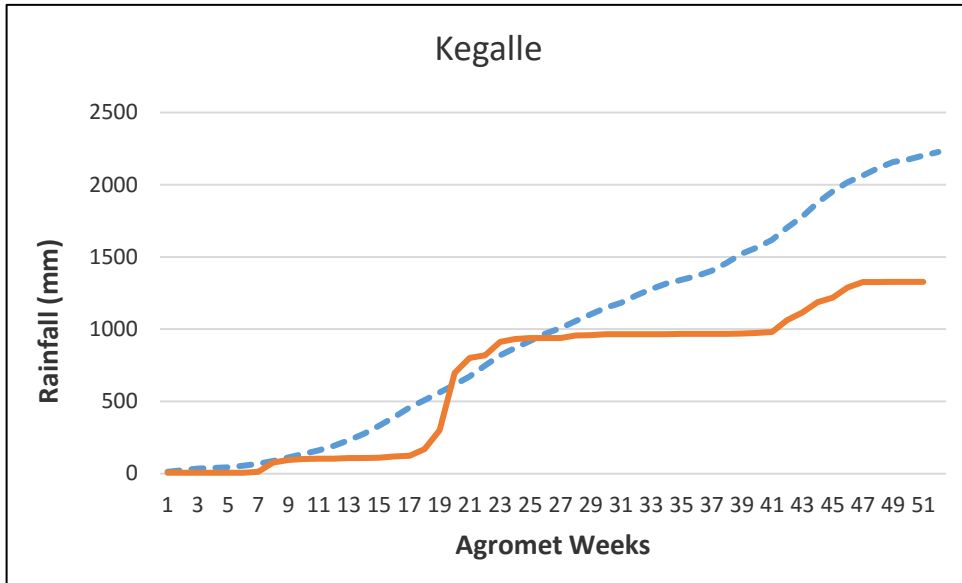

**30 year District Cumulative Average
Actual District Cumulative Average 2016**

**X - Agromet Weeks
Y - Rainfall (mm)**

Kurunegala