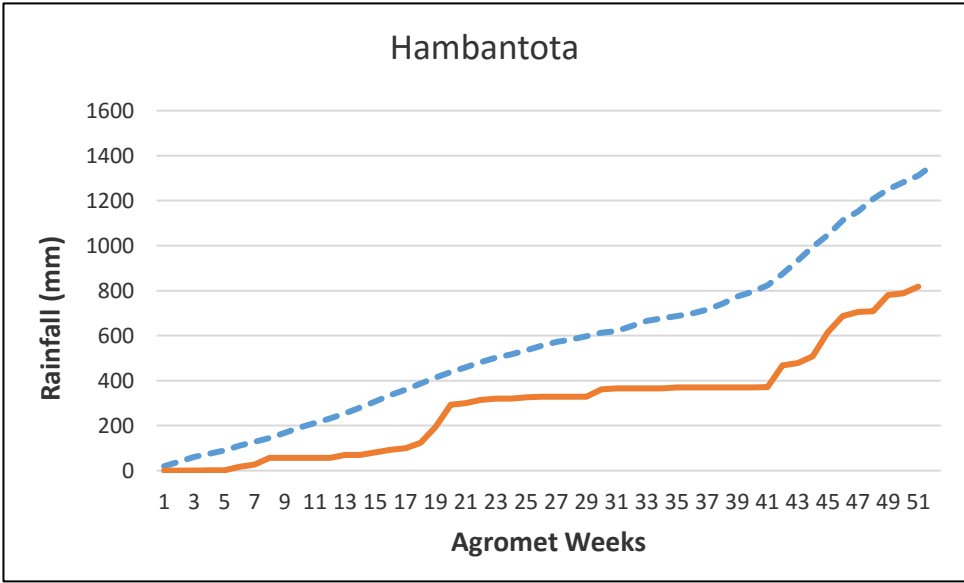

**30 year District Cumulative Average
Actual District Cumulative Average 2016**

**X - Agromet Weeks
Y - Rainfall (mm)**

Kurunegala