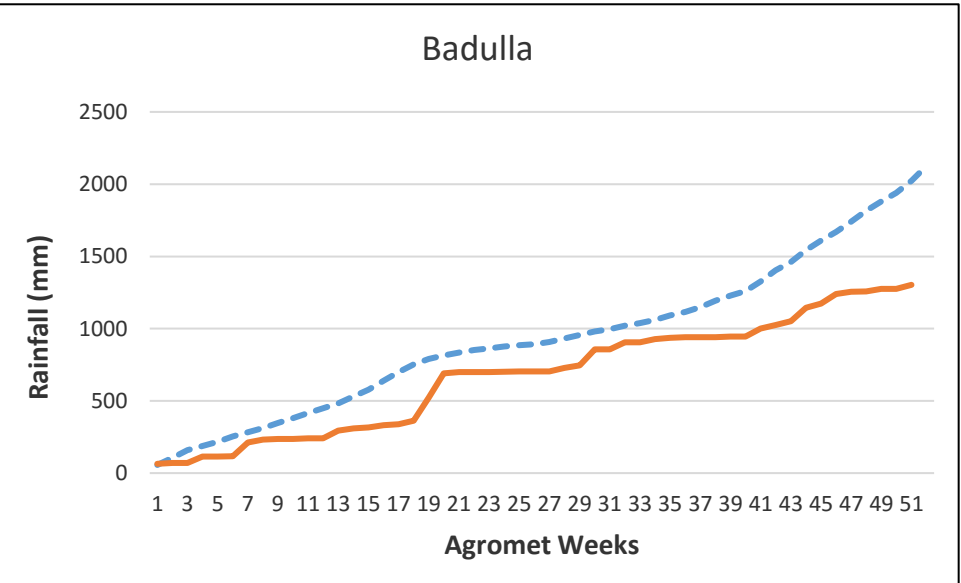

**30 year District Cumulative Average
Actual District Cumulative Average 2016**

**X - Agromet Weeks
Y - Rainfall (mm)**

Kurunegala