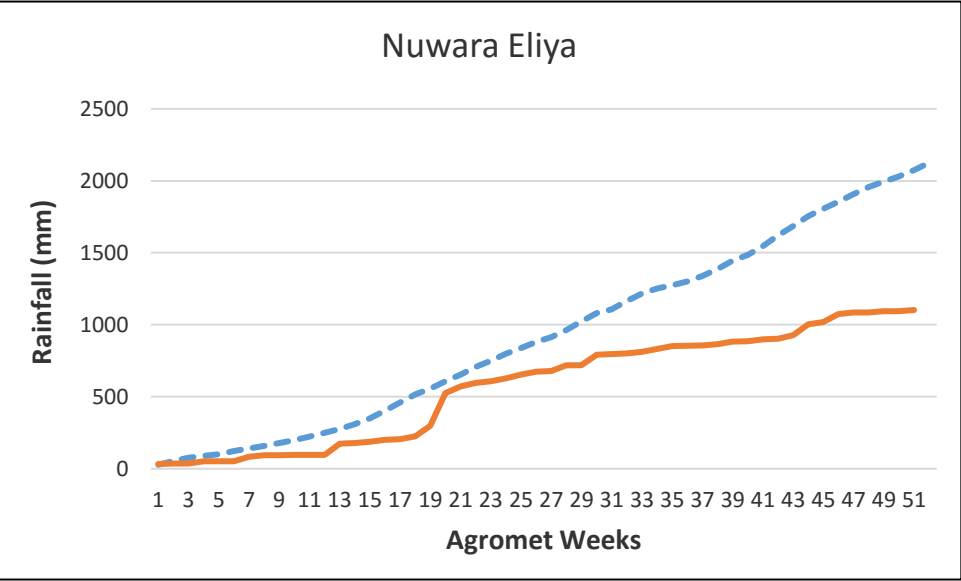

**30 year District Cumulative Average
Actual District Cumulative Average 2016**

**X - Agromet Weeks
Y - Rainfall (mm)**

Kurunegala