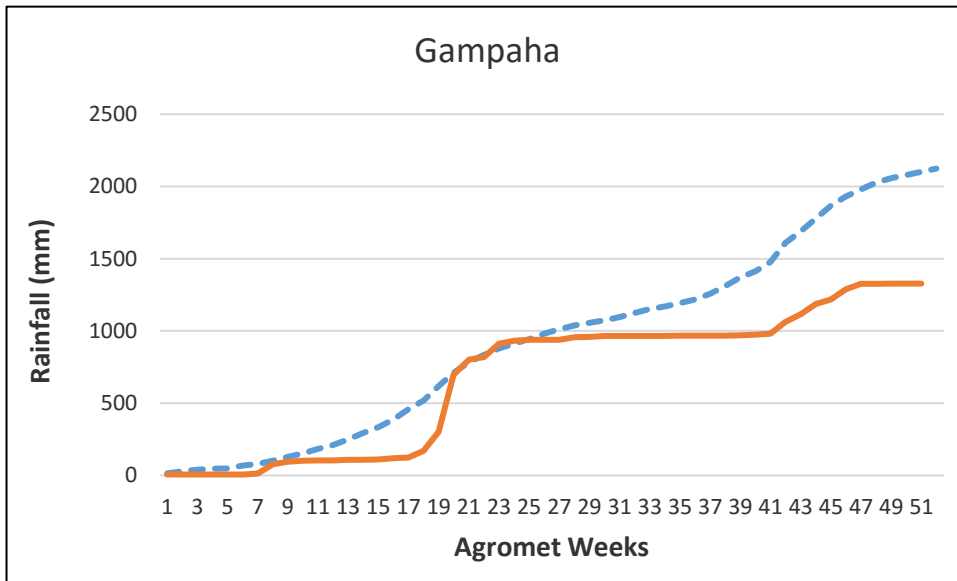

**30 year District Cumulative Average
Actual District Cumulative Average 2016**

**X - Agromet Weeks
Y - Rainfall (mm)**

Kurunegala