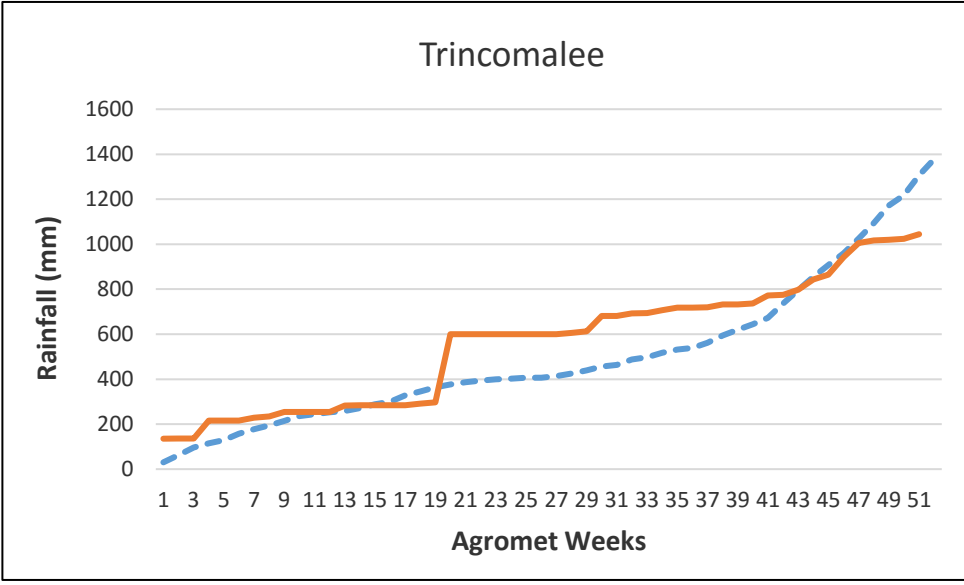

**30 year District Cumulative Average
Actual District Cumulative Average 2016**

**X - Agromet Weeks
Y - Rainfall (mm)**

Kurunegala