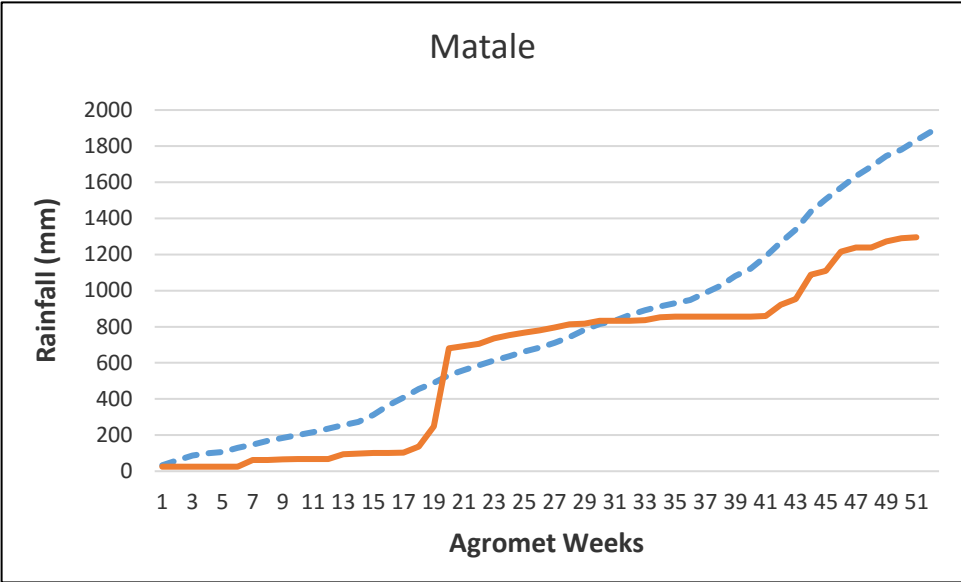

**30 year District Cumulative Average
Actual District Cumulative Average 2016**

**X - Agromet Weeks
Y - Rainfall (mm)**

Kurunegala