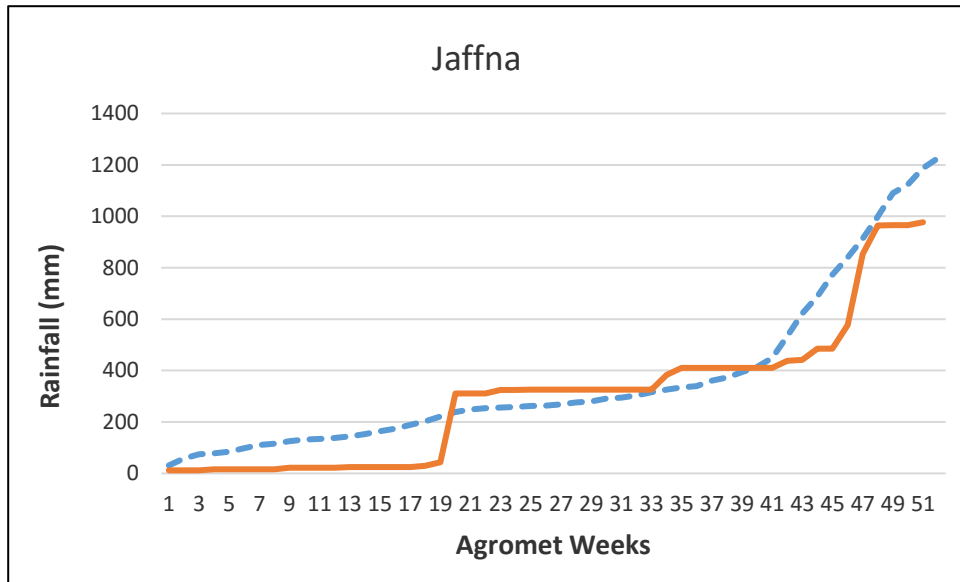

**30 year District Cumulative Average
Actual District Cumulative Average 2016**

**X - Agromet Weeks
Y - Rainfall (mm)**

Kurunegala