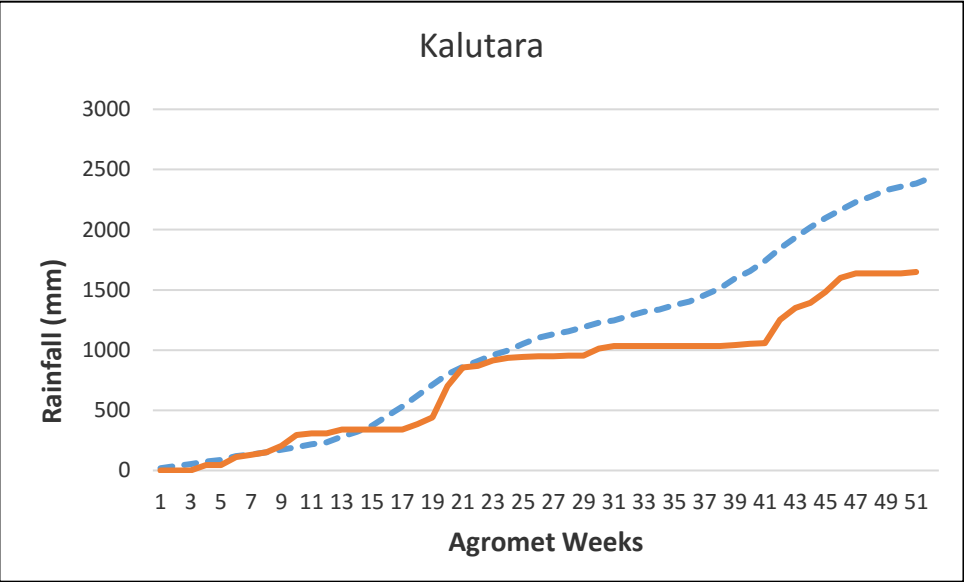

**30 year District Cumulative Average
Actual District Cumulative Average 2016**

**X - Agromet Weeks
Y - Rainfall (mm)**

Kurunegala