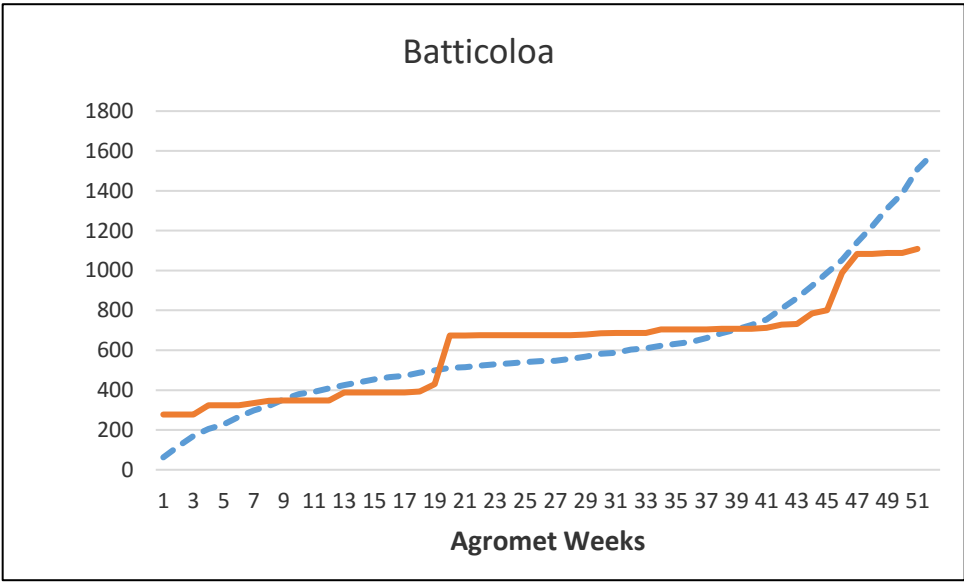

**30 year District Cumulative Average
Actual District Cumulative Average 2016**

**X - Agromet Weeks
Y - Rainfall (mm)**

Kurunegala