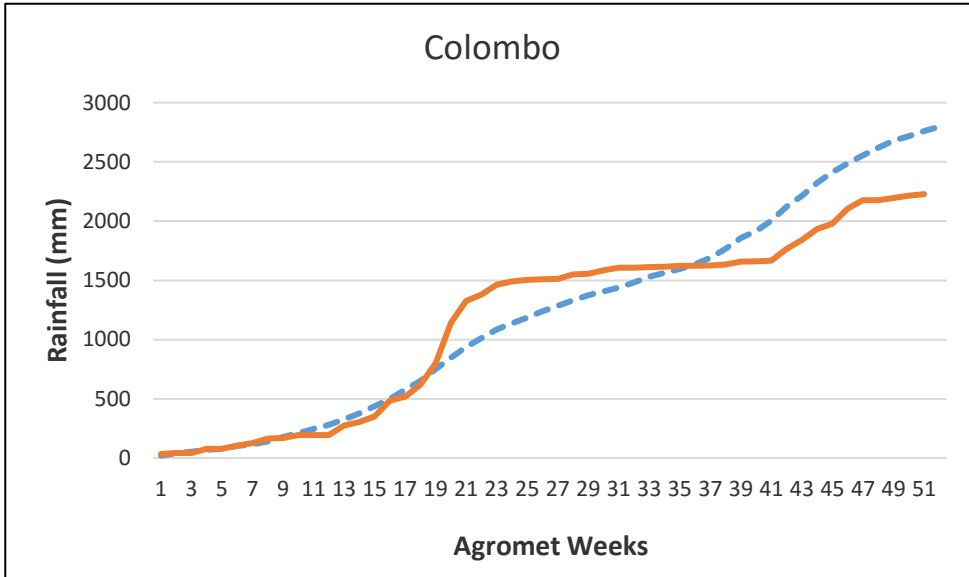

**30 year District Cumulative Average
Actual District Cumulative Average 2016**

**X - Agromet Weeks
Y - Rainfall (mm)**

Kurunegala