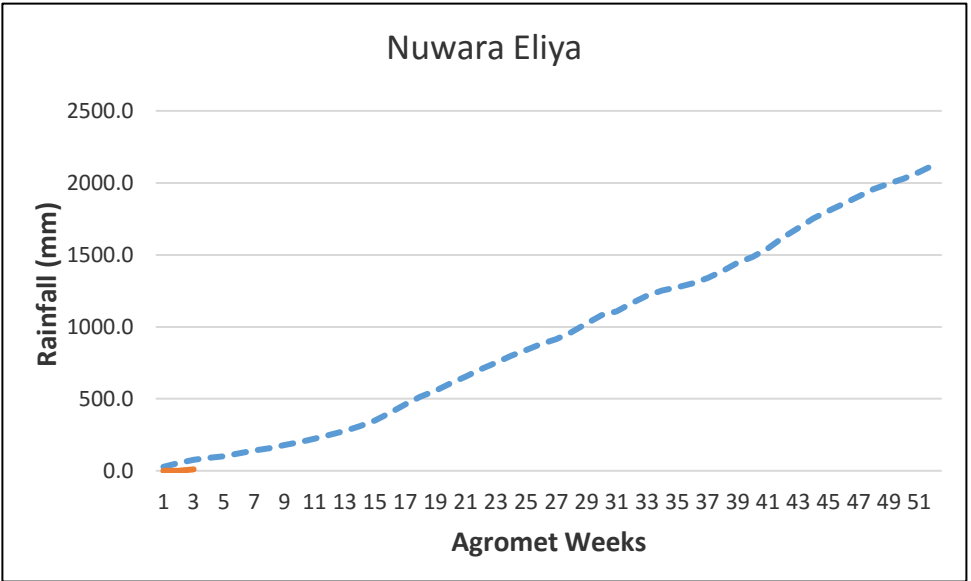

- - - - - 30 year District Cumulative Average  
 ———— Actual District Cumulative Average 2016  
  
 X - Agromet Weeks  
 Y - Rainfall (mm)

# Kurunegala