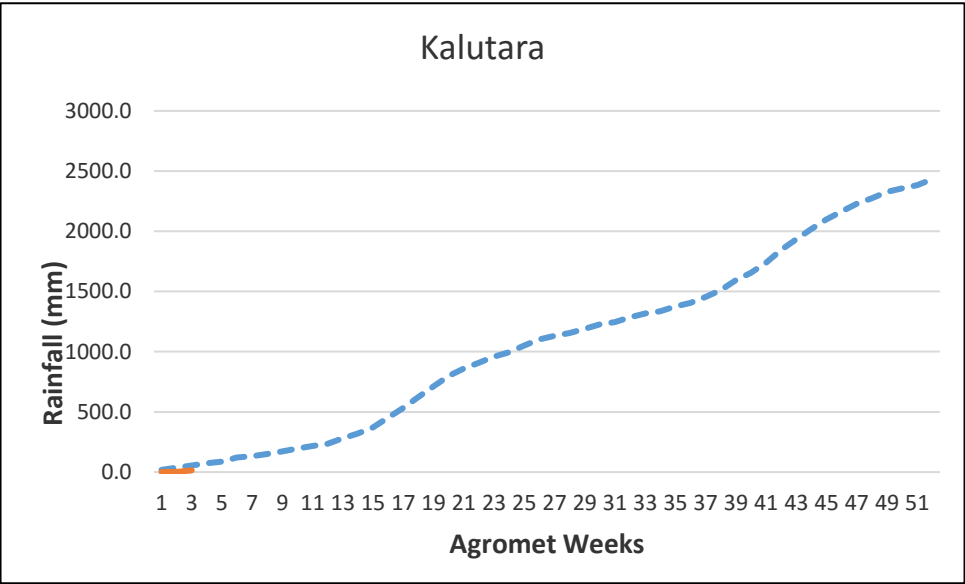

- - - - - 30 year District Cumulative Average  
 ———— Actual District Cumulative Average 2016  
  
 X - Agromet Weeks  
 Y - Rainfall (mm)

# Kurunegala