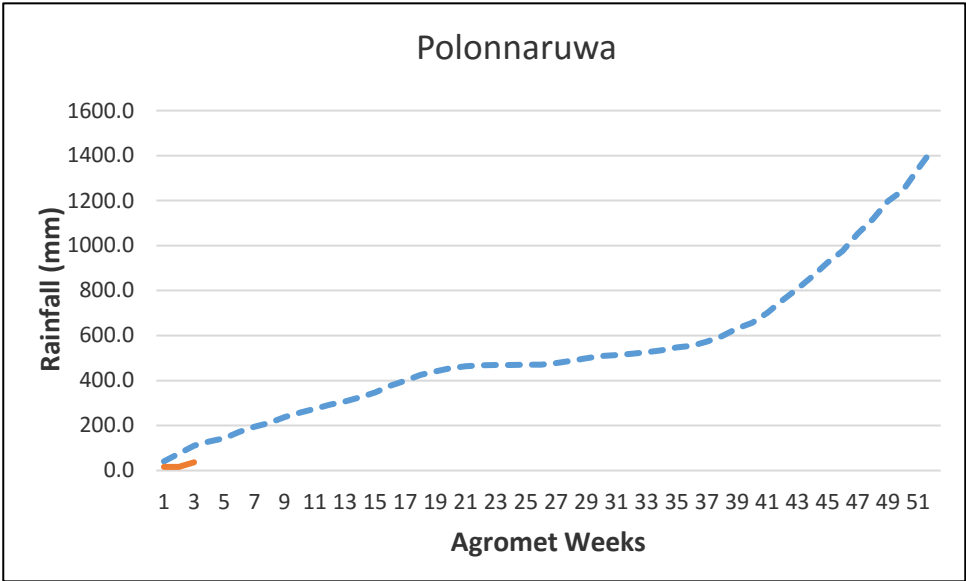

- - - - - 30 year District Cumulative Average  
 ———— Actual District Cumulative Average 2016  
  
 X - Agromet Weeks  
 Y - Rainfall (mm)

# Kurunegala