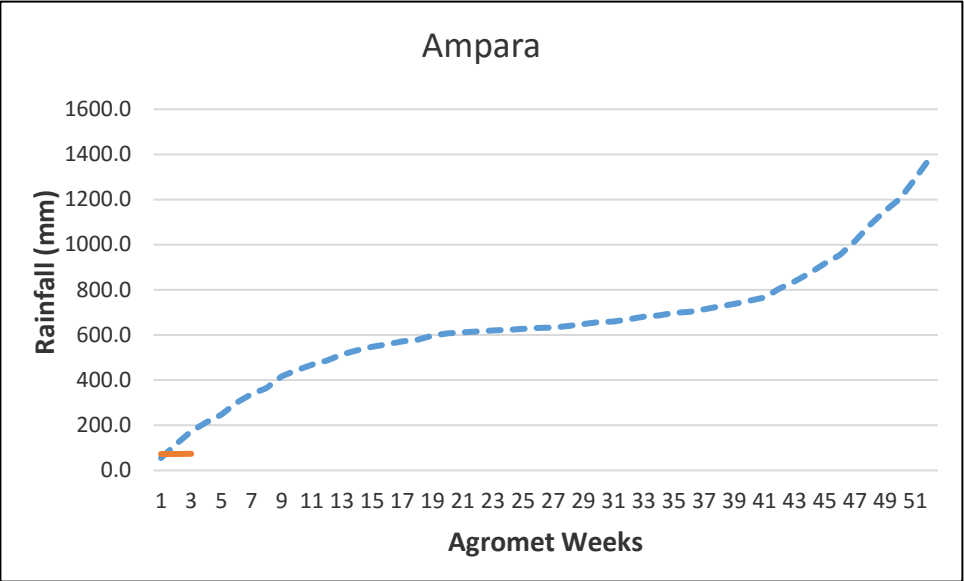

- - - - - 30 year District Cumulative Average  
 ———— Actual District Cumulative Average 2016  
  
 X - Agromet Weeks  
 Y - Rainfall (mm)

# Kurunegala