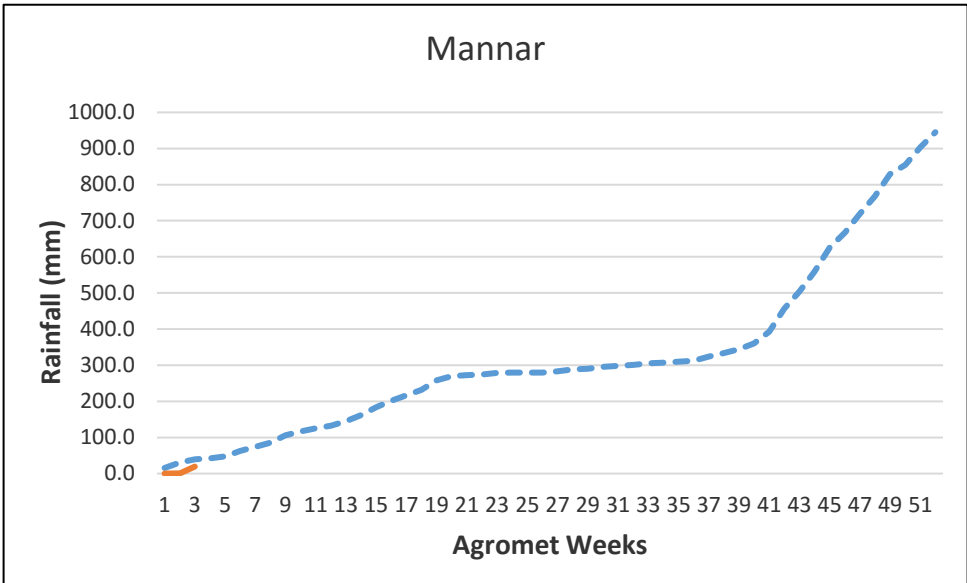

- - - - - 30 year District Cumulative Average  
 ———— Actual District Cumulative Average 2016  
  
 X - Agromet Weeks  
 Y - Rainfall (mm)

# Kurunegala