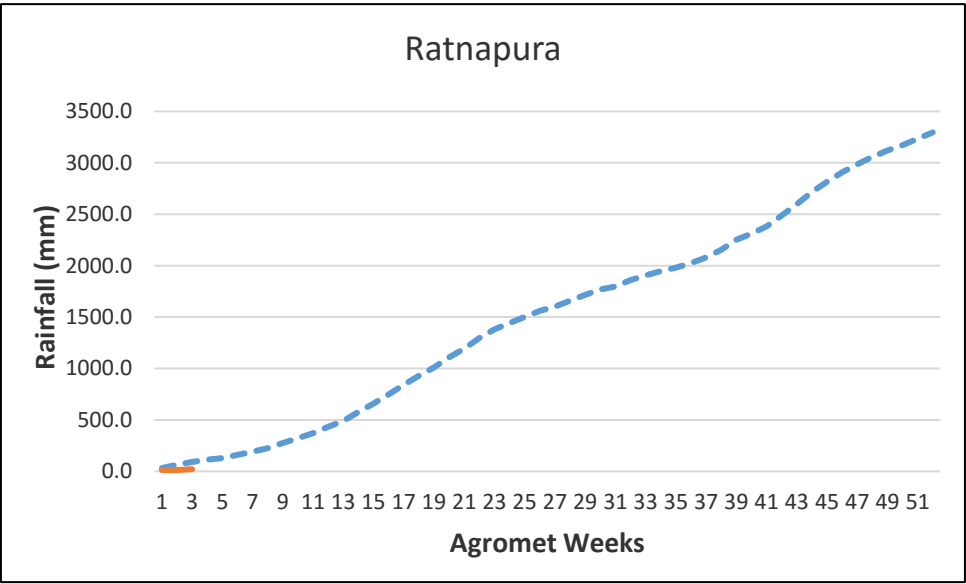

- - - - - 30 year District Cumulative Average  
 ———— Actual District Cumulative Average 2016  
  
 X - Agromet Weeks  
 Y - Rainfall (mm)

# Kurunegala