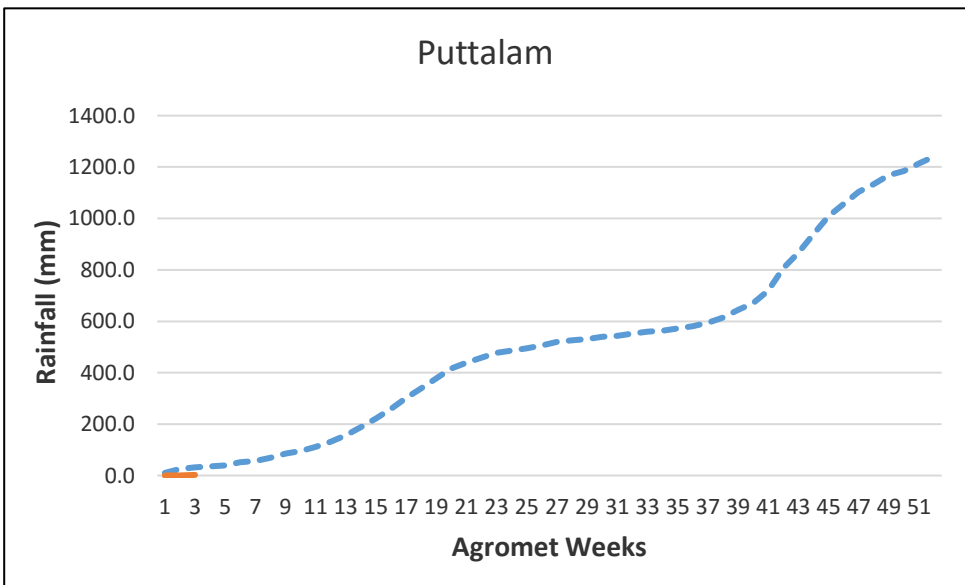

- - - - - 30 year District Cumulative Average  
 ———— Actual District Cumulative Average 2016  
  
 X - Agromet Weeks  
 Y - Rainfall (mm)