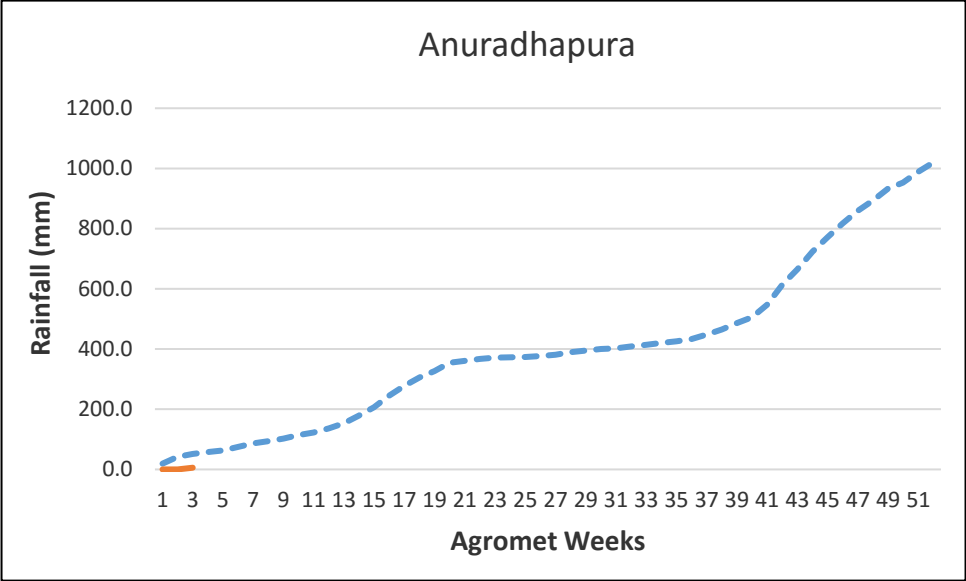

- - - - - 30 year District Cumulative Average  
 ———— Actual District Cumulative Average 2016  
  
 X - Agromet Weeks  
 Y - Rainfall (mm)

# Kurunegala