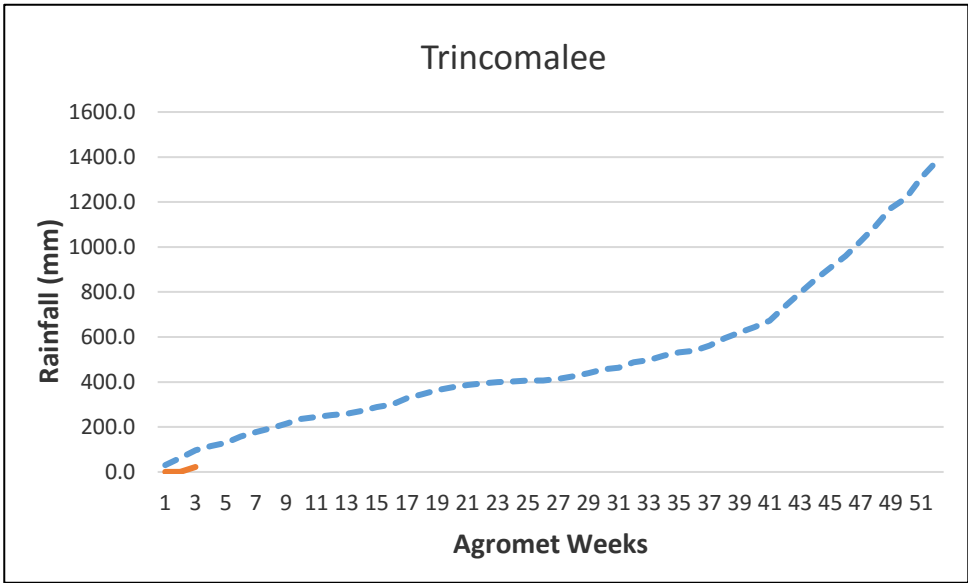

- - - - - 30 year District Cumulative Average  
 ———— Actual District Cumulative Average 2016  
  
 X - Agromet Weeks  
 Y - Rainfall (mm)