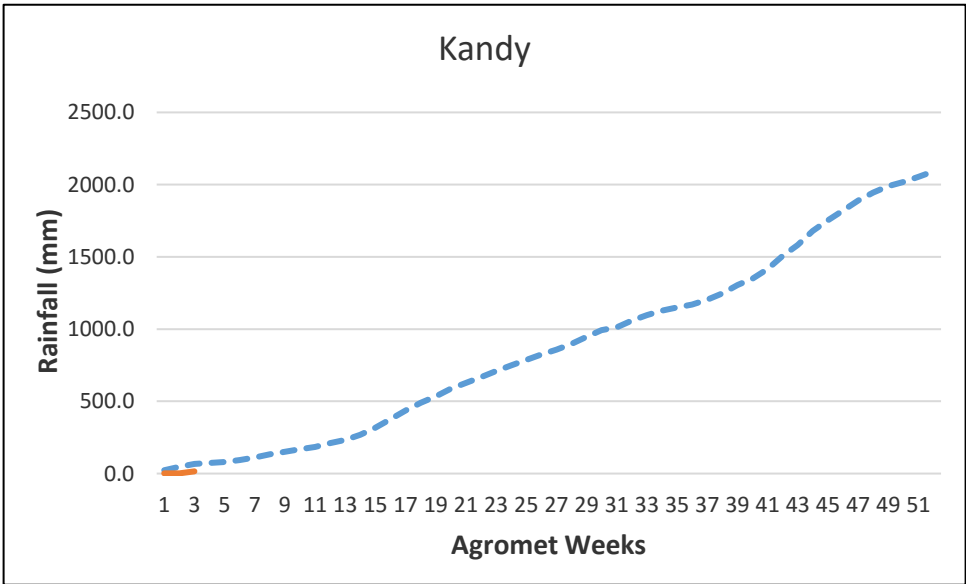

- - - - - 30 year District Cumulative Average  
 ———— Actual District Cumulative Average 2016  
  
 X - Agromet Weeks  
 Y - Rainfall (mm)