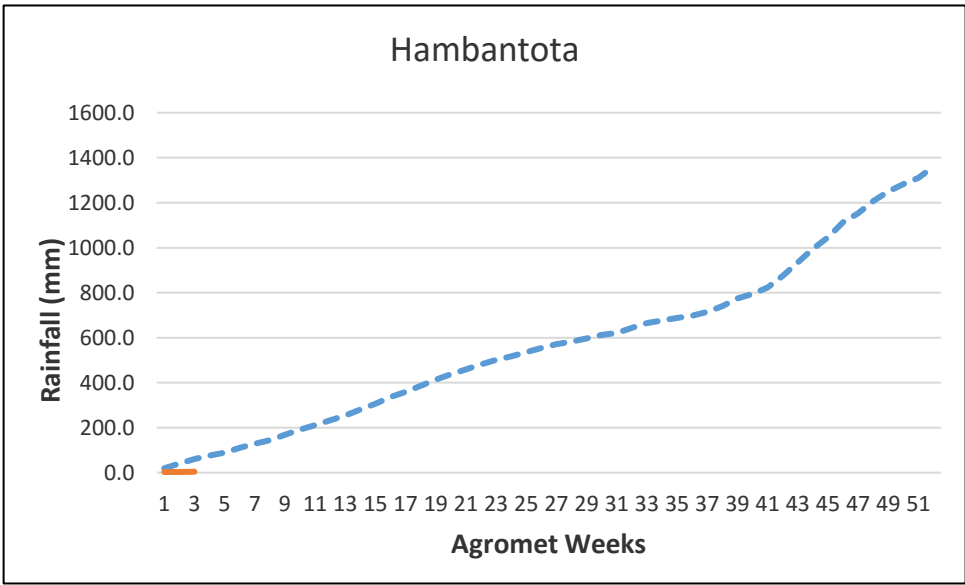

- - - - - 30 year District Cumulative Average  
 ———— Actual District Cumulative Average 2016  
  
 X - Agromet Weeks  
 Y - Rainfall (mm)

# Kurunegala