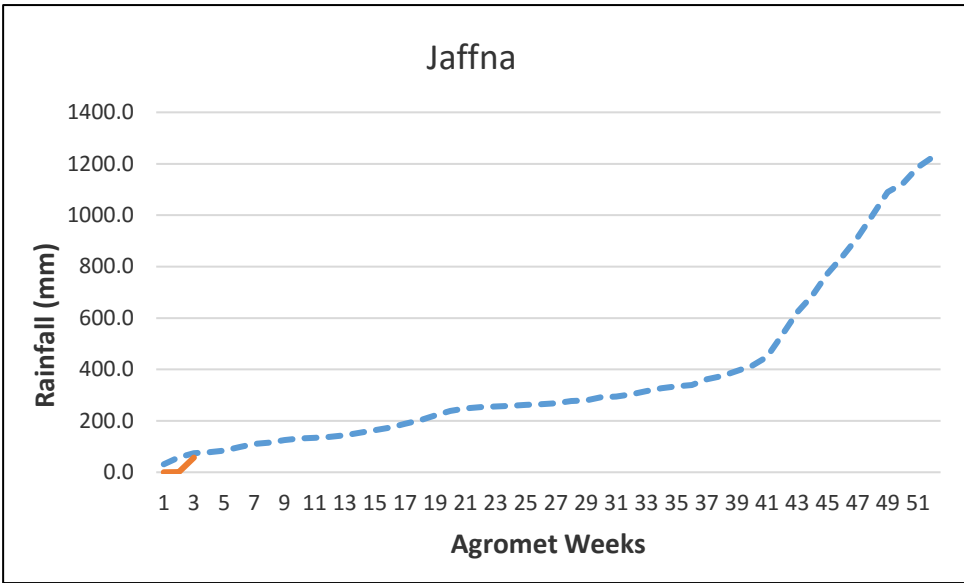

- - - - - 30 year District Cumulative Average  
 ———— Actual District Cumulative Average 2016  
  
 X - Agromet Weeks  
 Y - Rainfall (mm)

# Kurunegala