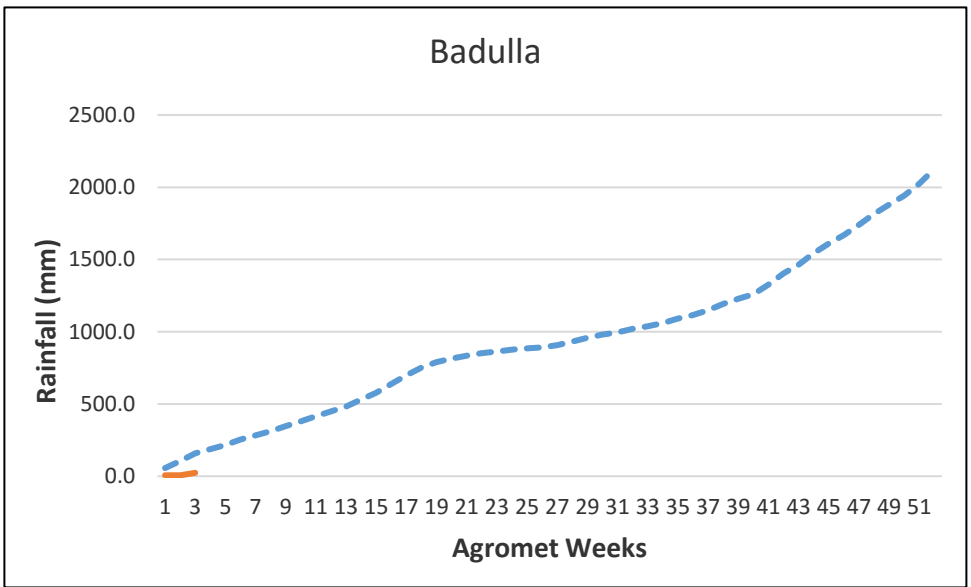

- - - - - 30 year District Cumulative Average  
 ———— Actual District Cumulative Average 2016  
  
 X - Agromet Weeks  
 Y - Rainfall (mm)