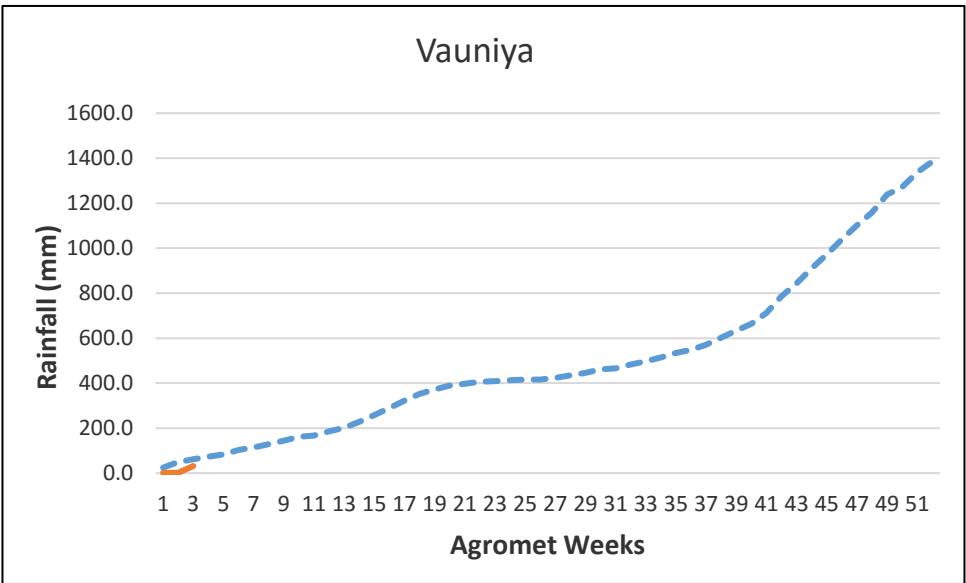

- - - - - 30 year District Cumulative Average  
 ———— Actual District Cumulative Average 2016  
  
 X - Agromet Weeks  
 Y - Rainfall (mm)