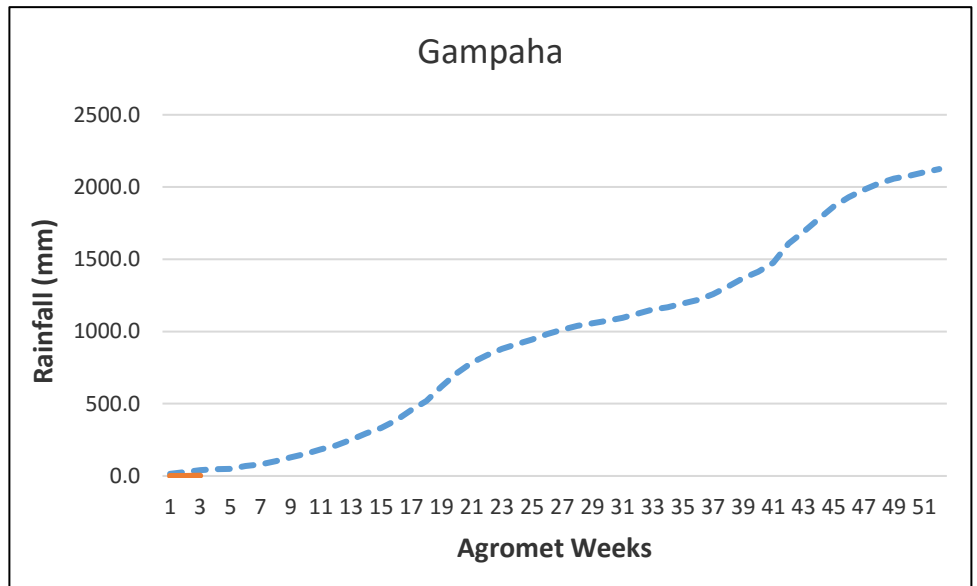

- - - - - 30 year District Cumulative Average  
 ———— Actual District Cumulative Average 2016  
  
 X - Agromet Weeks  
 Y - Rainfall (mm)

# Kurunegala