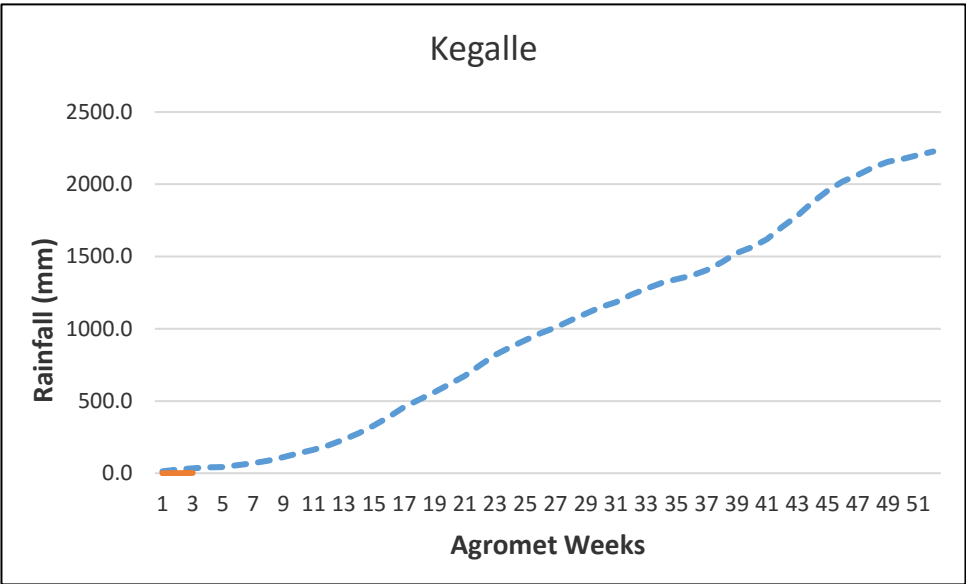

- - - - - 30 year District Cumulative Average  
 ———— Actual District Cumulative Average 2016  
  
 X - Agromet Weeks  
 Y - Rainfall (mm)

# Kurunegala