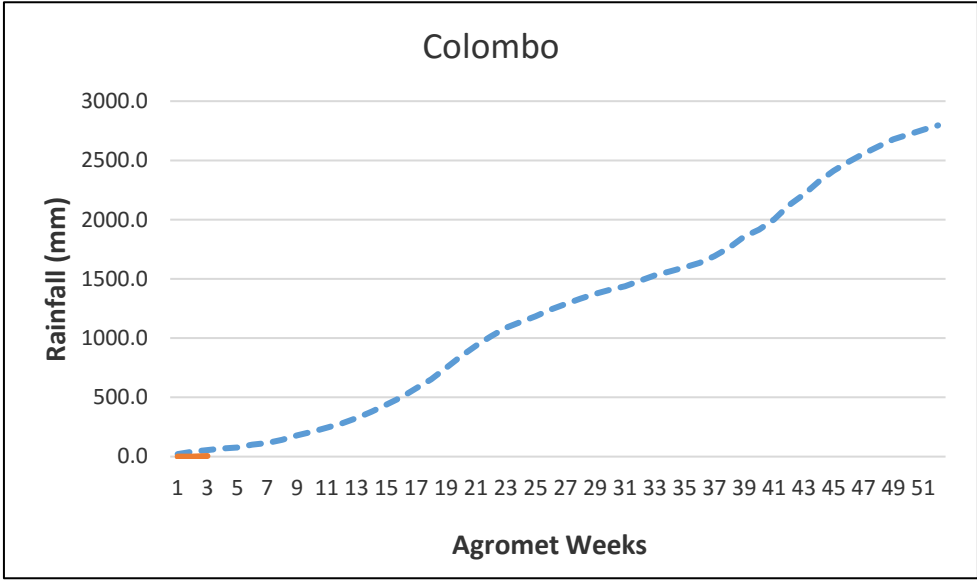

- - - - - 30 year District Cumulative Average  
 ———— Actual District Cumulative Average 2016  
  
 X - Agromet Weeks  
 Y - Rainfall (mm)

# Kurunegala