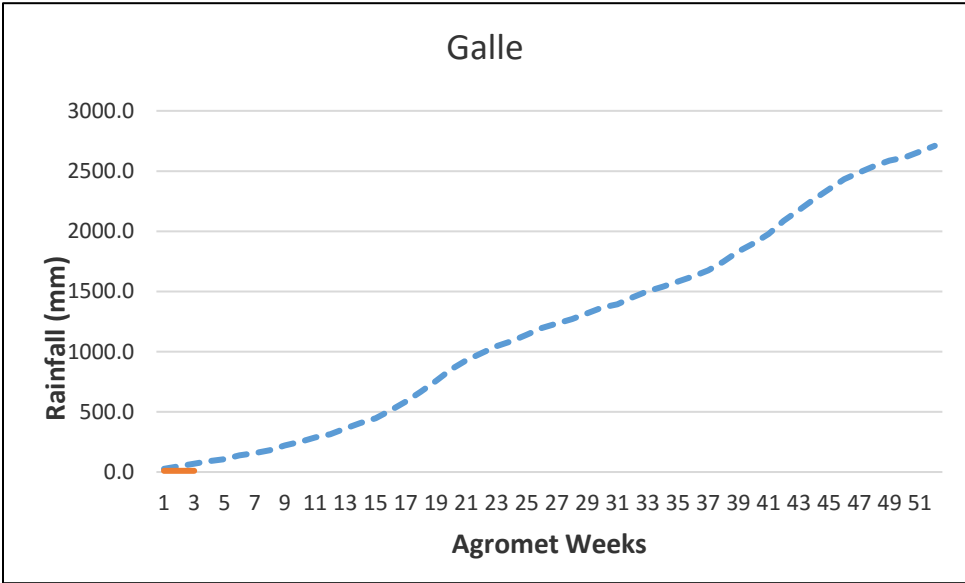

- - - - - 30 year District Cumulative Average  
 ———— Actual District Cumulative Average 2016  
  
 X - Agromet Weeks  
 Y - Rainfall (mm)