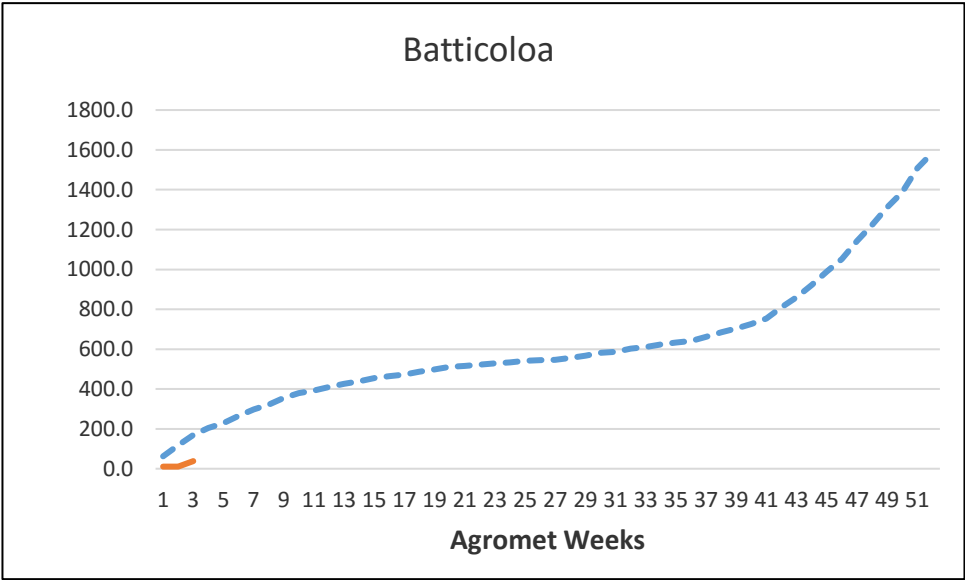

- - - - - 30 year District Cumulative Average  
 ———— Actual District Cumulative Average 2016  
  
 X - Agromet Weeks  
 Y - Rainfall (mm)

# Kurunegala