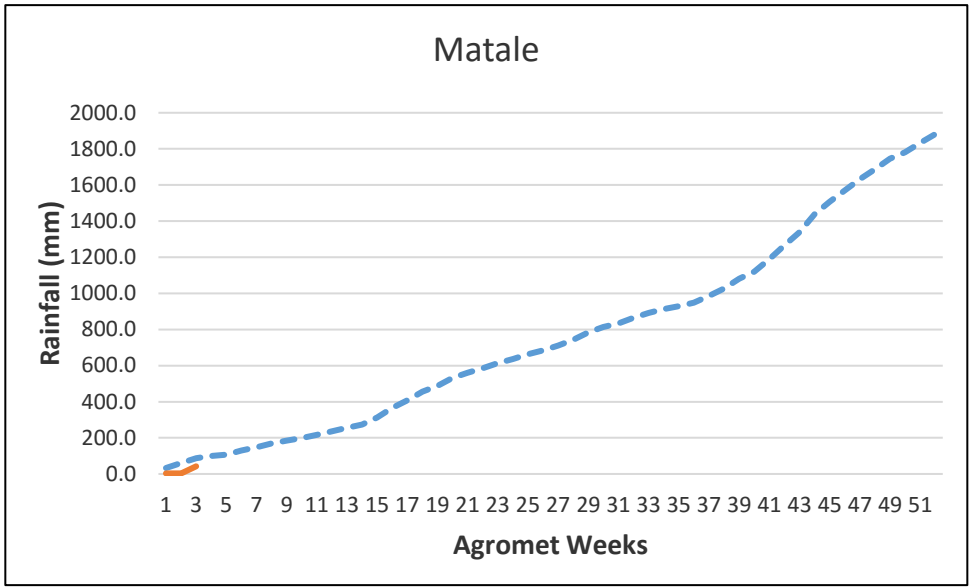

- - - - - 30 year District Cumulative Average  
 ———— Actual District Cumulative Average 2016  
  
 X - Agromet Weeks  
 Y - Rainfall (mm)

# Kurunegala