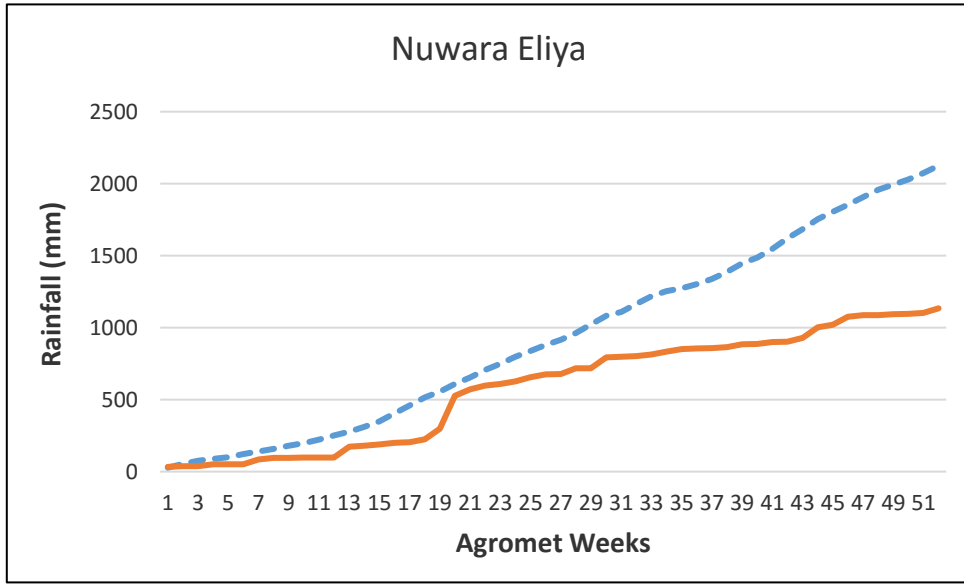

- - - - - 30 year District Cumulative Average
 ———— Actual District Cumulative Average 2016

 X - Agromet Weeks
 Y - Rainfall (mm)

Kurunegala