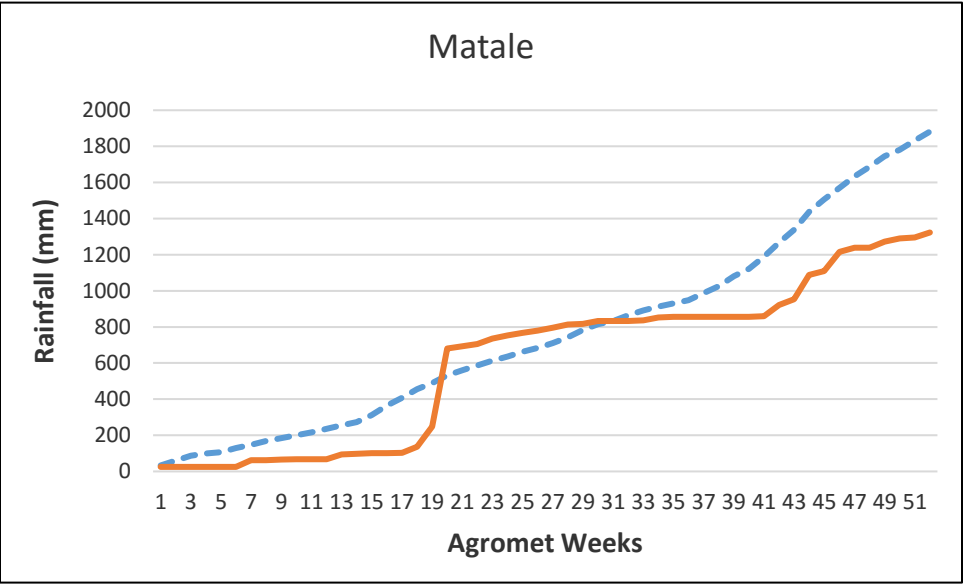

- - - - - 30 year District Cumulative Average
 ———— Actual District Cumulative Average 2016

 X - Agromet Weeks
 Y - Rainfall (mm)

Kurunegala