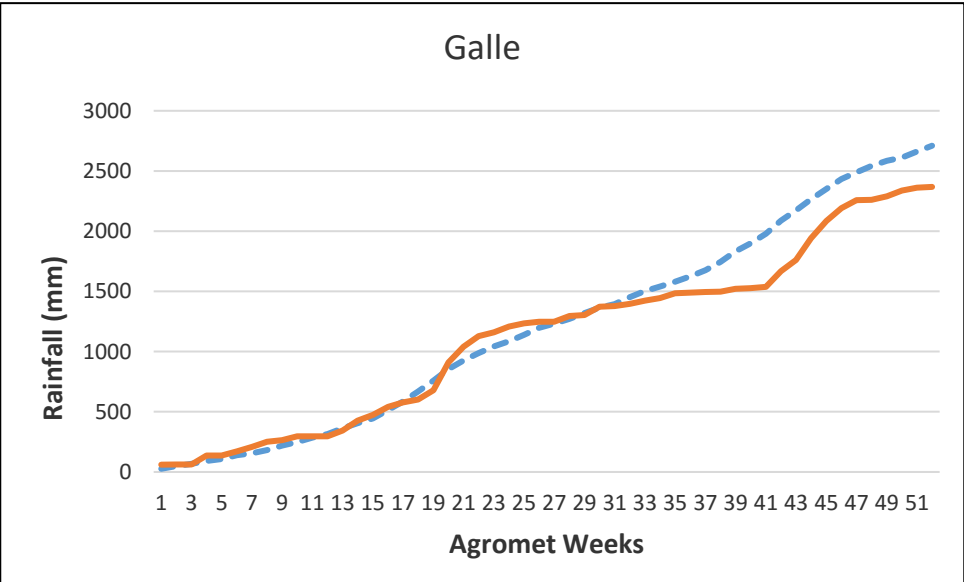

- - - - - 30 year District Cumulative Average
 ———— Actual District Cumulative Average 2016

 X - Agromet Weeks
 Y - Rainfall (mm)

Kurunegala