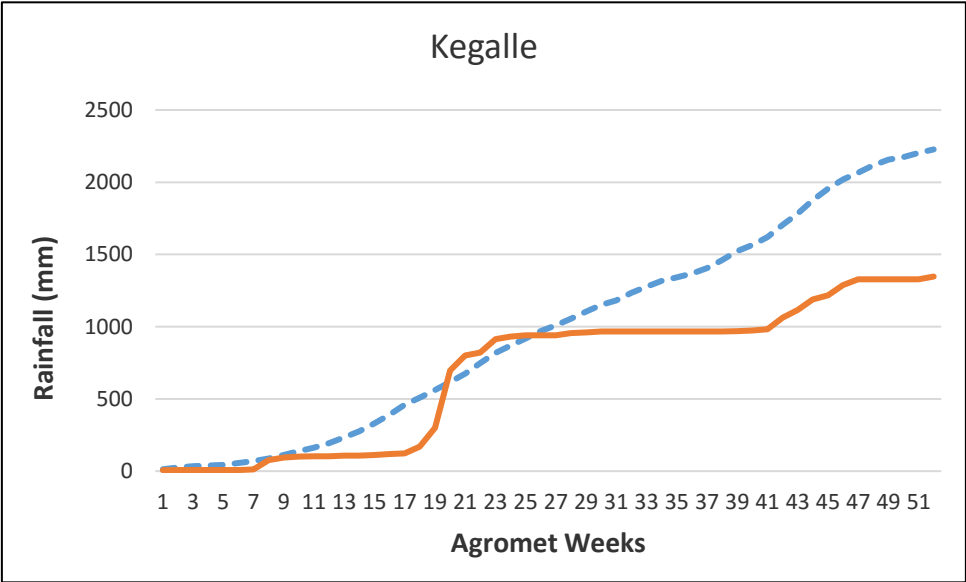

- - - - - 30 year District Cumulative Average
 ———— Actual District Cumulative Average 2016

 X - Agromet Weeks
 Y - Rainfall (mm)

Kurunegala