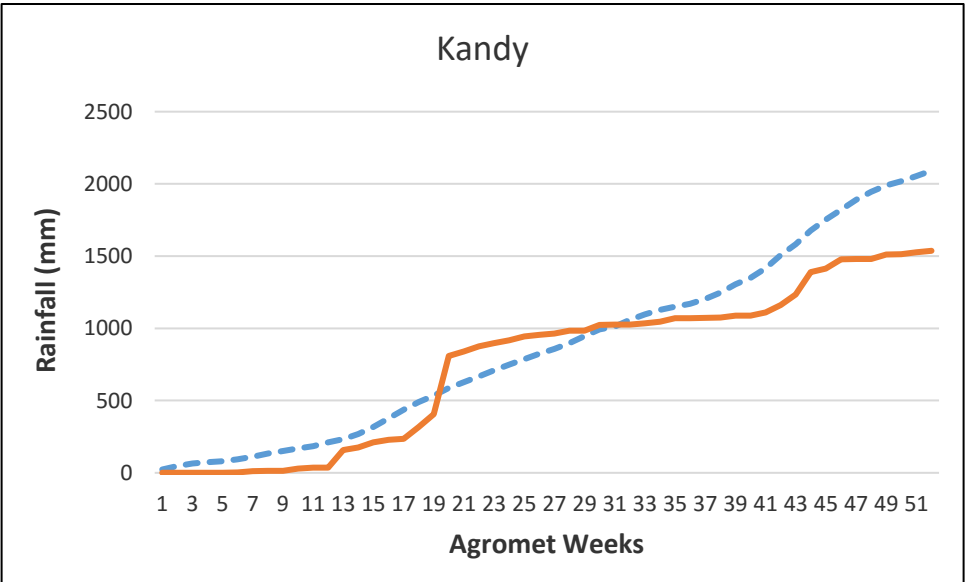

- - - - - 30 year District Cumulative Average
 ———— Actual District Cumulative Average 2016

 X - Agromet Weeks
 Y - Rainfall (mm)

Kurunegala