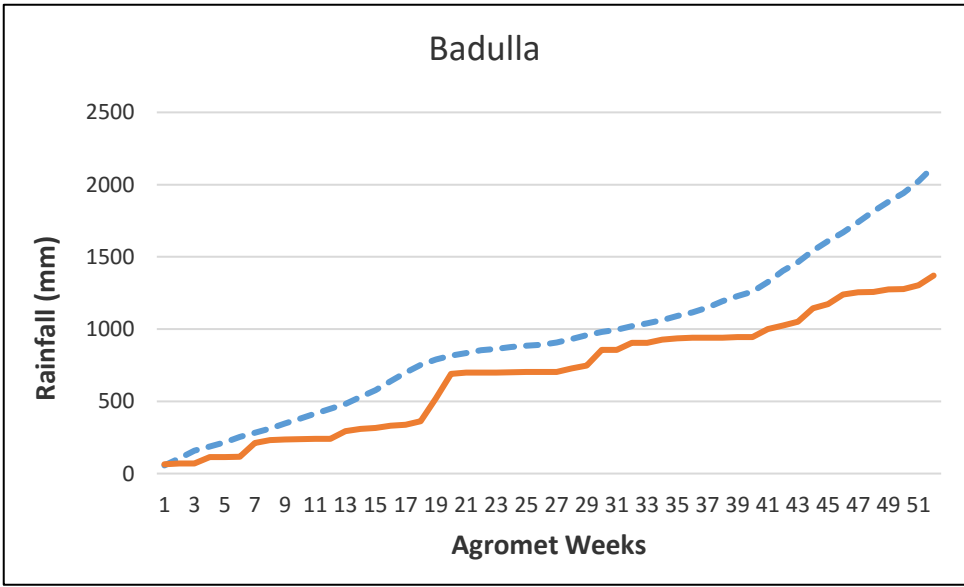

- - - - - 30 year District Cumulative Average
 ———— Actual District Cumulative Average 2016

 X - Agromet Weeks
 Y - Rainfall (mm)

Kurunegala