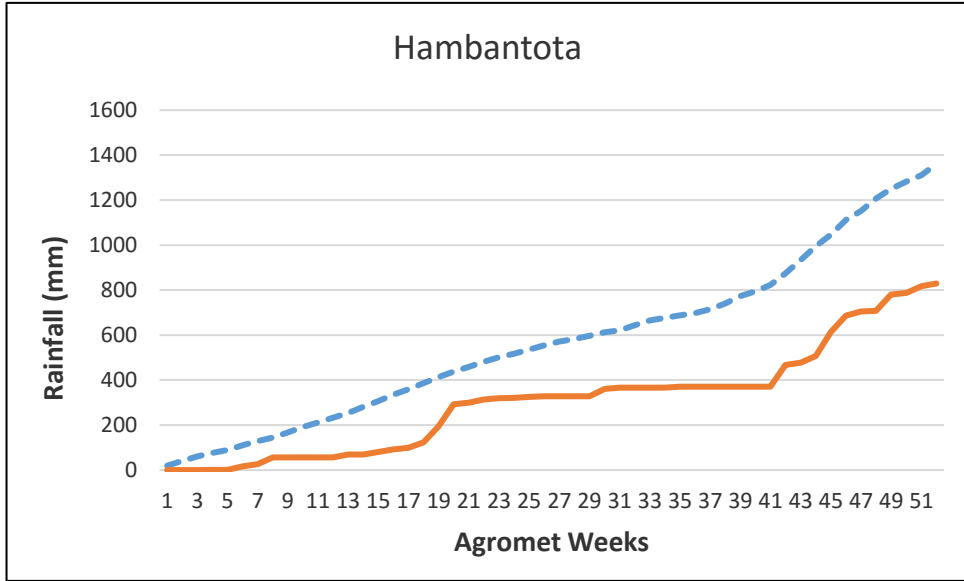

- - - - - 30 year District Cumulative Average
 ———— Actual District Cumulative Average 2016

 X - Agromet Weeks
 Y - Rainfall (mm)

Kurunegala