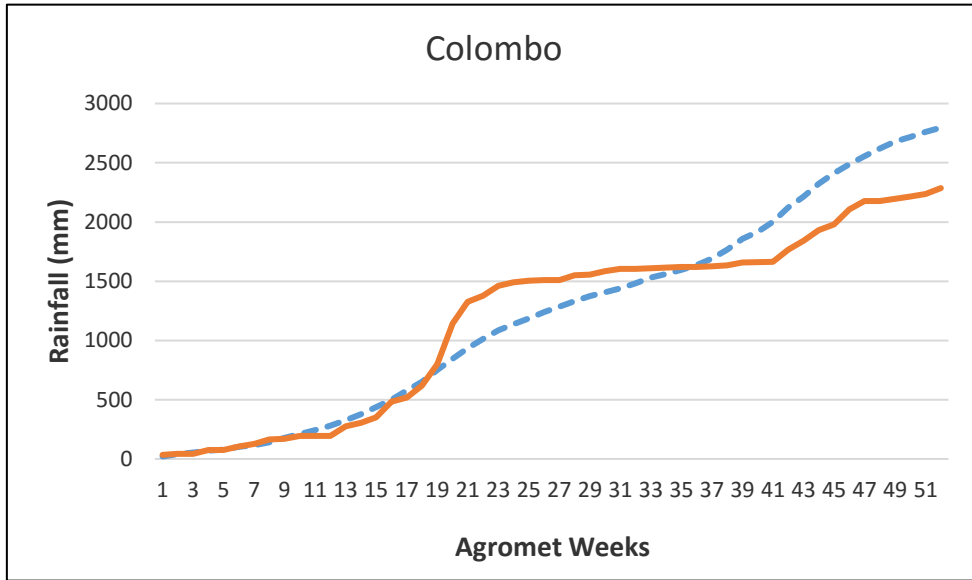

- - - - - 30 year District Cumulative Average
 ———— Actual District Cumulative Average 2016

 X - Agromet Weeks
 Y - Rainfall (mm)

Kurunegala