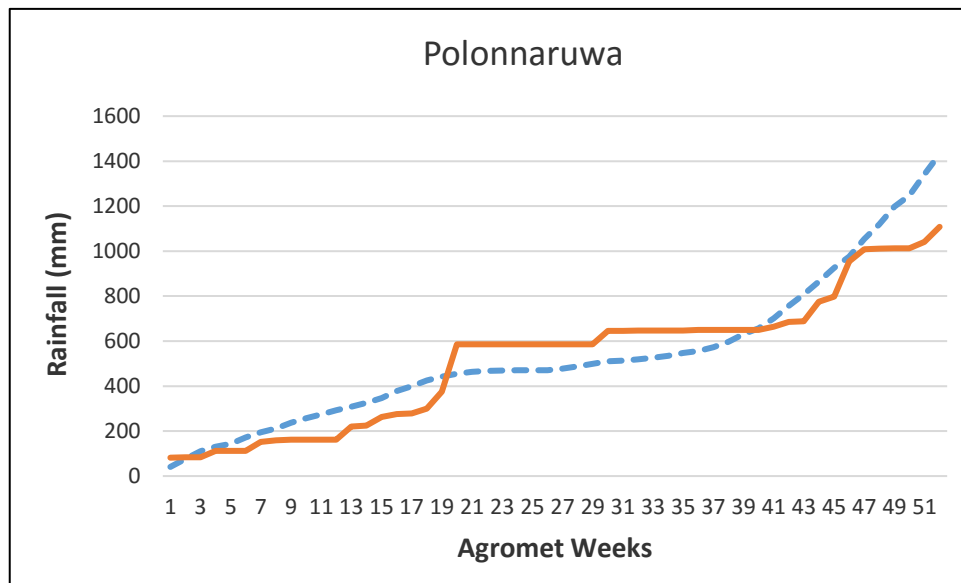

- - - - - 30 year District Cumulative Average
 ———— Actual District Cumulative Average 2016

 X - Agromet Weeks
 Y - Rainfall (mm)

Kurunegala