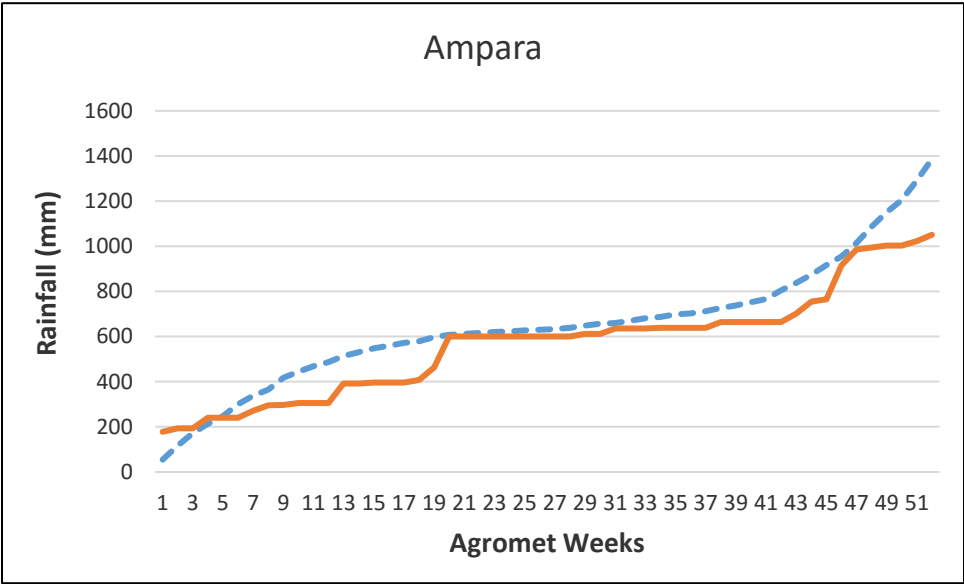

- - - - - 30 year District Cumulative Average
 ———— Actual District Cumulative Average 2016

 X - Agromet Weeks
 Y - Rainfall (mm)

Kurunegala