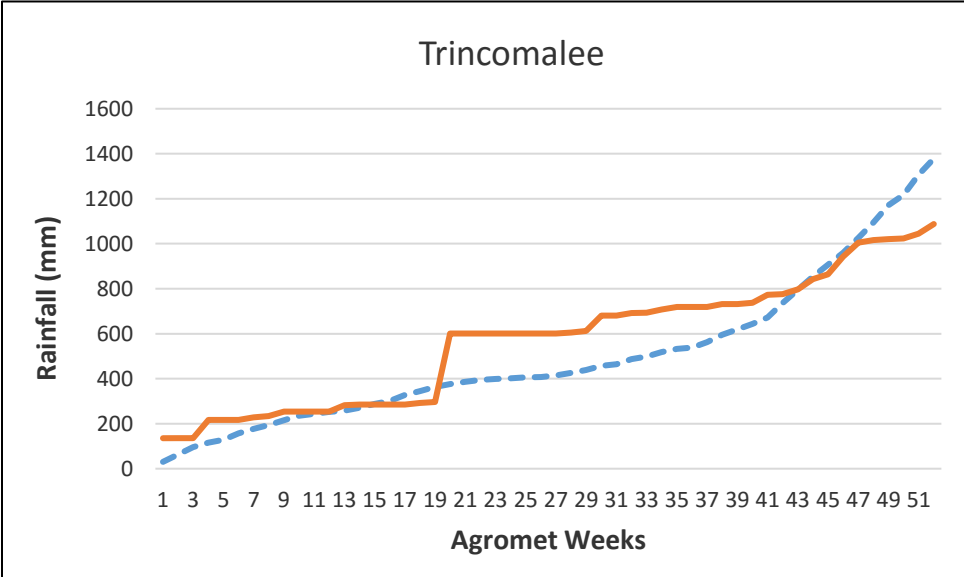

- - - - - 30 year District Cumulative Average
 ———— Actual District Cumulative Average 2016

 X - Agromet Weeks
 Y - Rainfall (mm)

Kurunegala