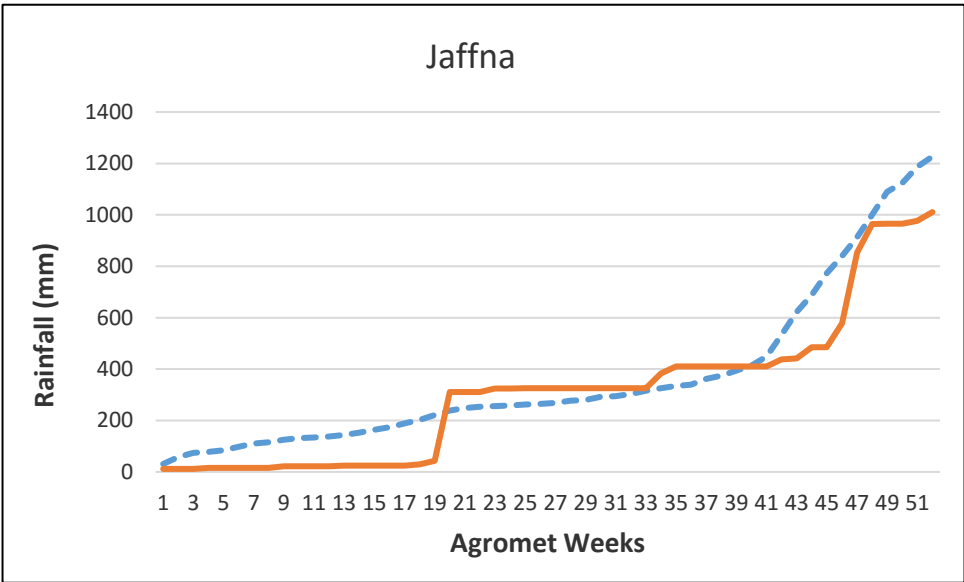

- - - - - 30 year District Cumulative Average
 ———— Actual District Cumulative Average 2016

 X - Agromet Weeks
 Y - Rainfall (mm)

Kurunegala