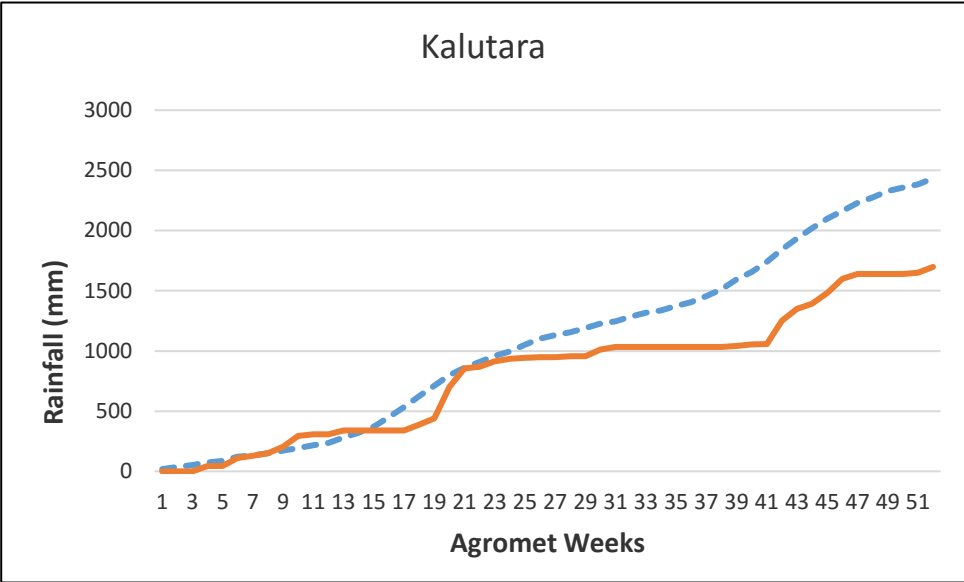

- - - - - 30 year District Cumulative Average
 ———— Actual District Cumulative Average 2016

 X - Agromet Weeks
 Y - Rainfall (mm)

Kurunegala