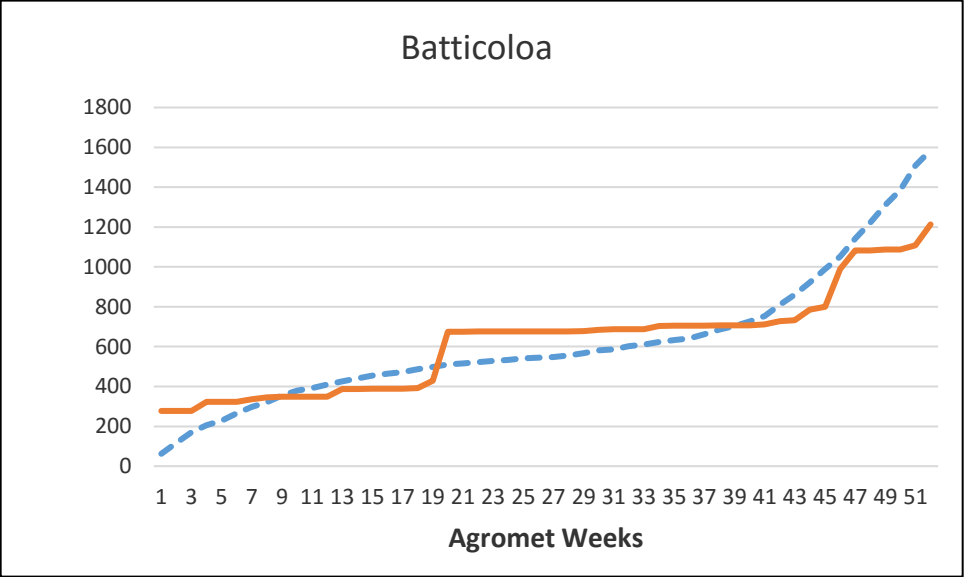

- - - - - 30 year District Cumulative Average
 ———— Actual District Cumulative Average 2016

 X - Agromet Weeks
 Y - Rainfall (mm)

Kurunegala