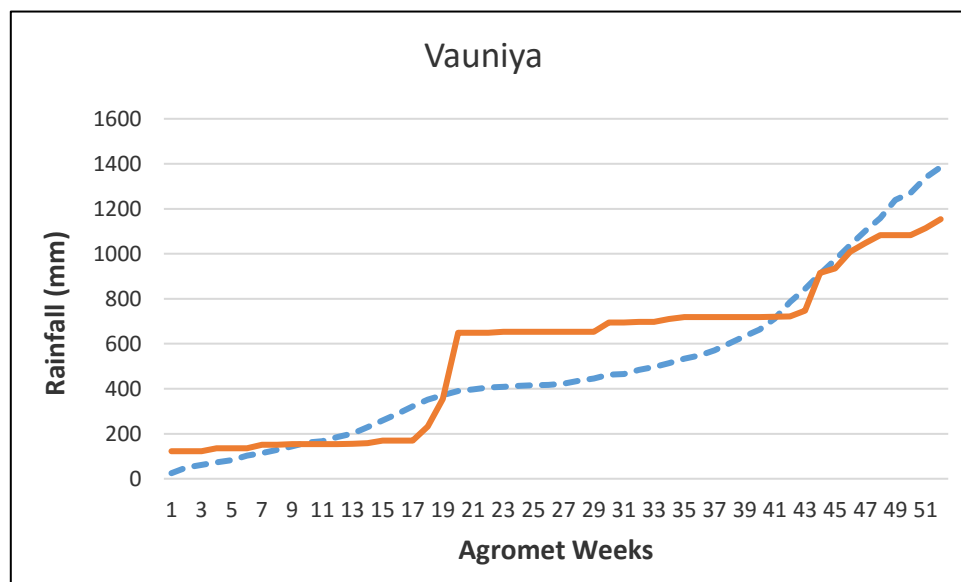

- - - - - 30 year District Cumulative Average
 ———— Actual District Cumulative Average 2016

 X - Agromet Weeks
 Y - Rainfall (mm)

Kurunegala