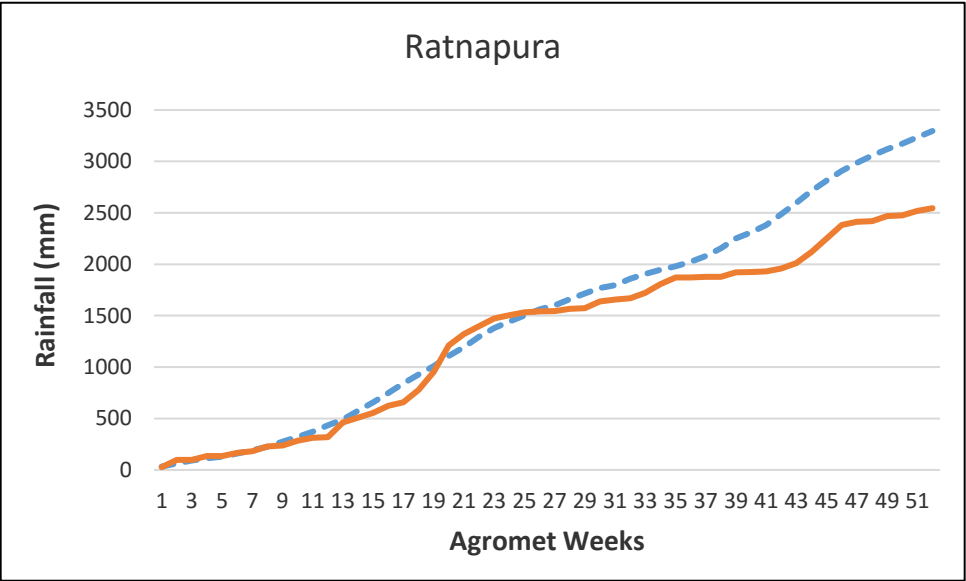

- - - - - 30 year District Cumulative Average
 ———— Actual District Cumulative Average 2016

 X - Agromet Weeks
 Y - Rainfall (mm)

Kurunegala