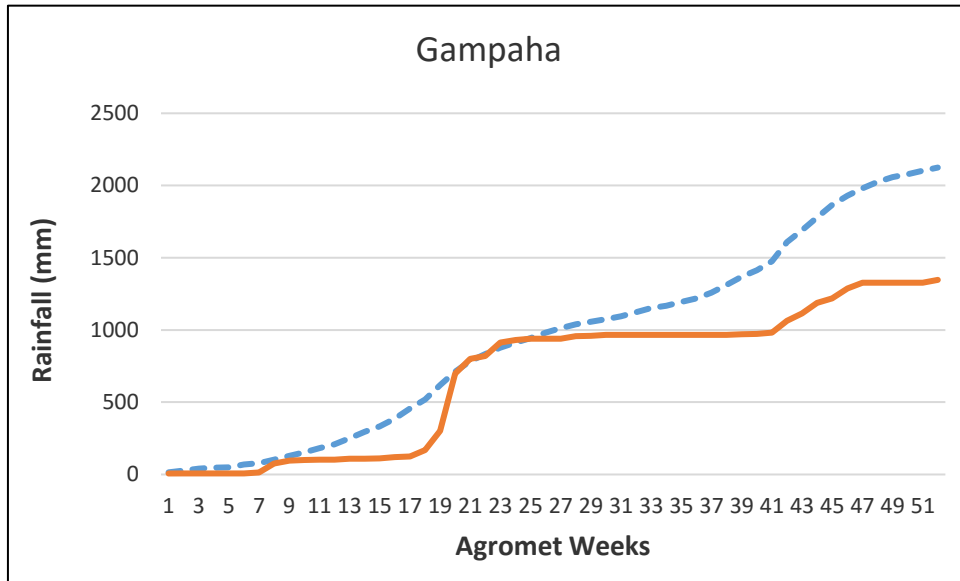

- - - - - 30 year District Cumulative Average
 ———— Actual District Cumulative Average 2016

 X - Agromet Weeks
 Y - Rainfall (mm)

Kurunegala