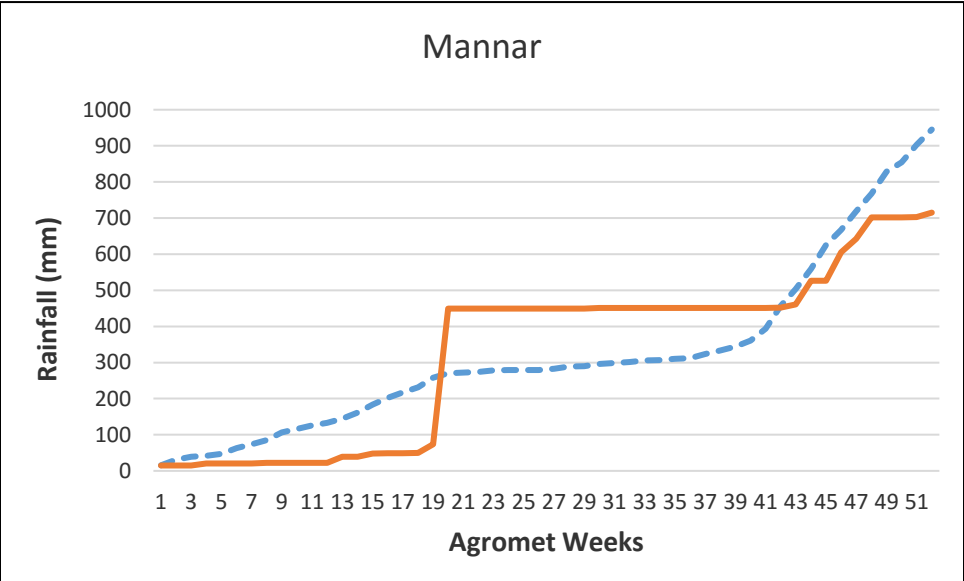

- - - - - 30 year District Cumulative Average
 ———— Actual District Cumulative Average 2016

 X - Agromet Weeks
 Y - Rainfall (mm)

Kurunegala