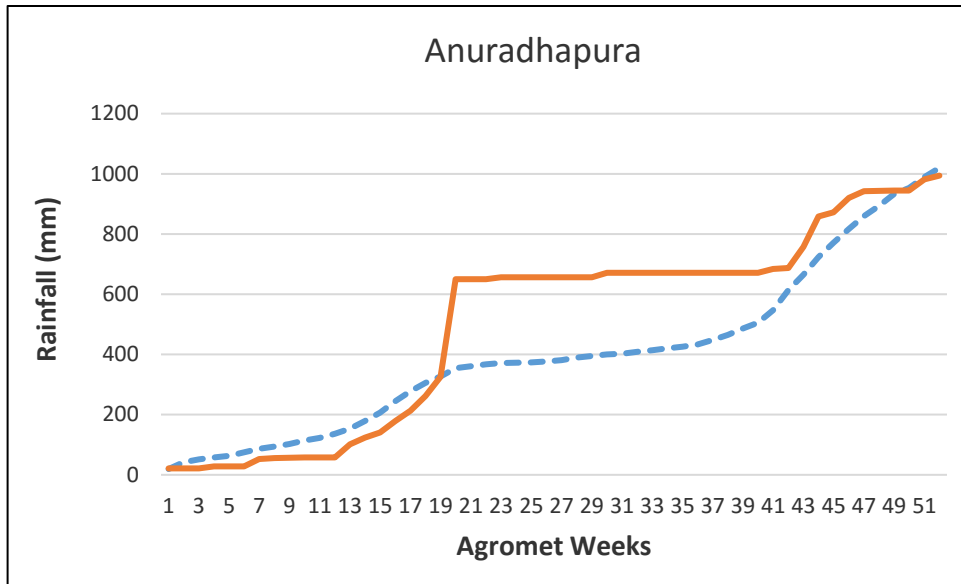

- - - - - 30 year District Cumulative Average
 ———— Actual District Cumulative Average 2016

 X - Agromet Weeks
 Y - Rainfall (mm)

Kurunegala