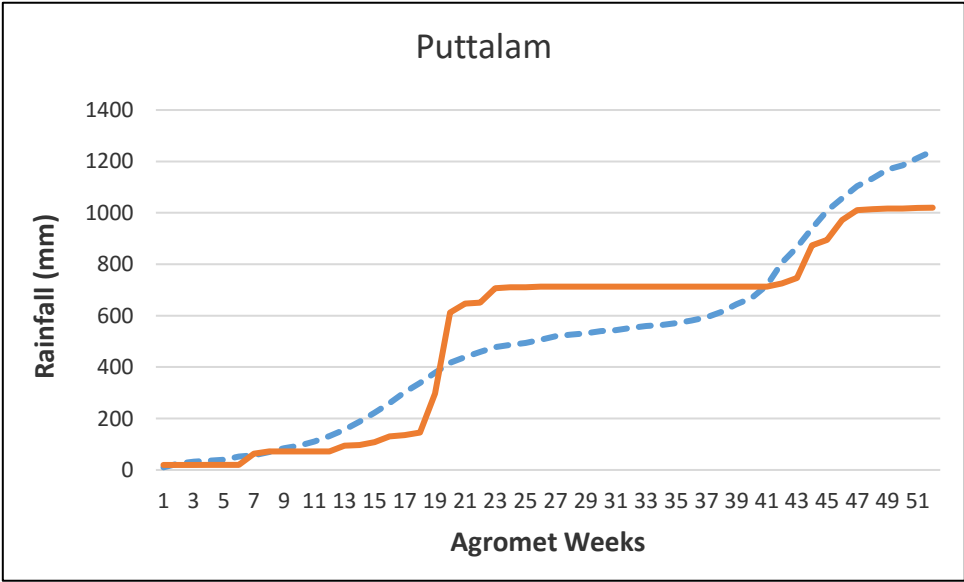

- - - - - 30 year District Cumulative Average
 ———— Actual District Cumulative Average 2016

 X - Agromet Weeks
 Y - Rainfall (mm)

Kurunegala