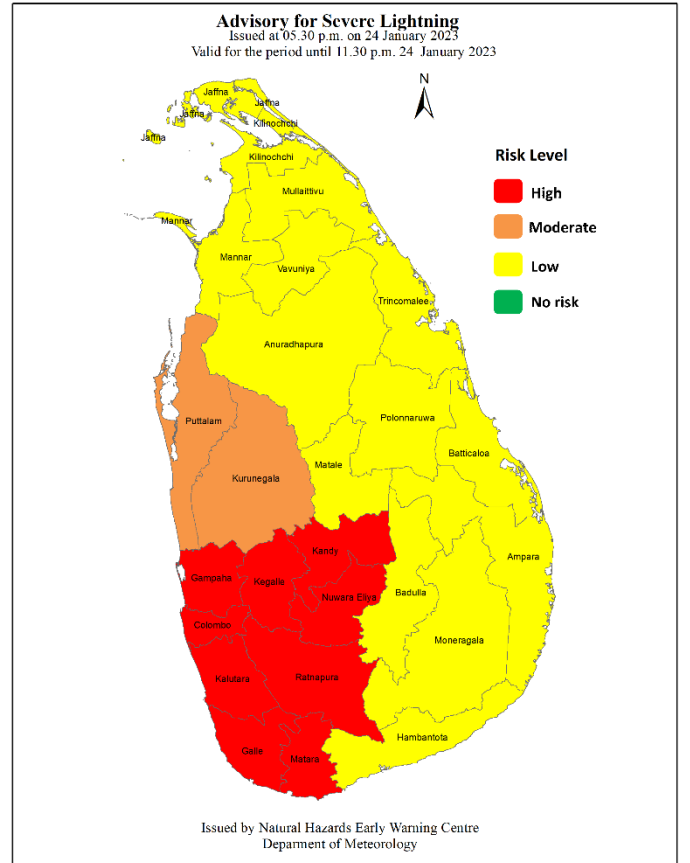

Advisory for Severe Lightning

Issued by the natural hazards early warning center

Issued at 05.30 p.m. 24 January 2023 for the period until 11.30 p.m. 24 January 2023

PLEASE BE AWARE:

Thundershowers accompanied by severe lightning are likely to occur at several places in Western and Sabaragamuwa provinces and in Kandy, Nuwara-Eliya, Galle and Matara districts during the afternoon or night. Heavy showers **above 100 mm** can be expected at some places.

There may be temporary localized strong winds during thundershowers. General public is kindly requested to take adequate precautions to minimize damages caused by lightning activity.

ACTION REQUIRED:

The Department of Meteorology advises that people should:

Color: -Red
Warning (Take action)

Color: -Amber
Advisory (Be prepared)

Color: -Green
Threat is over

Spatial rainfall distribution: Isolated: <25%, A few: 26-50%, Many: 51-75%, Most: 76-100%
Rainfall amount (mm): Fairly Heavy rain: 50 -100, Heavy rain: 100 – 150, Very heavy rain: 150 or more.